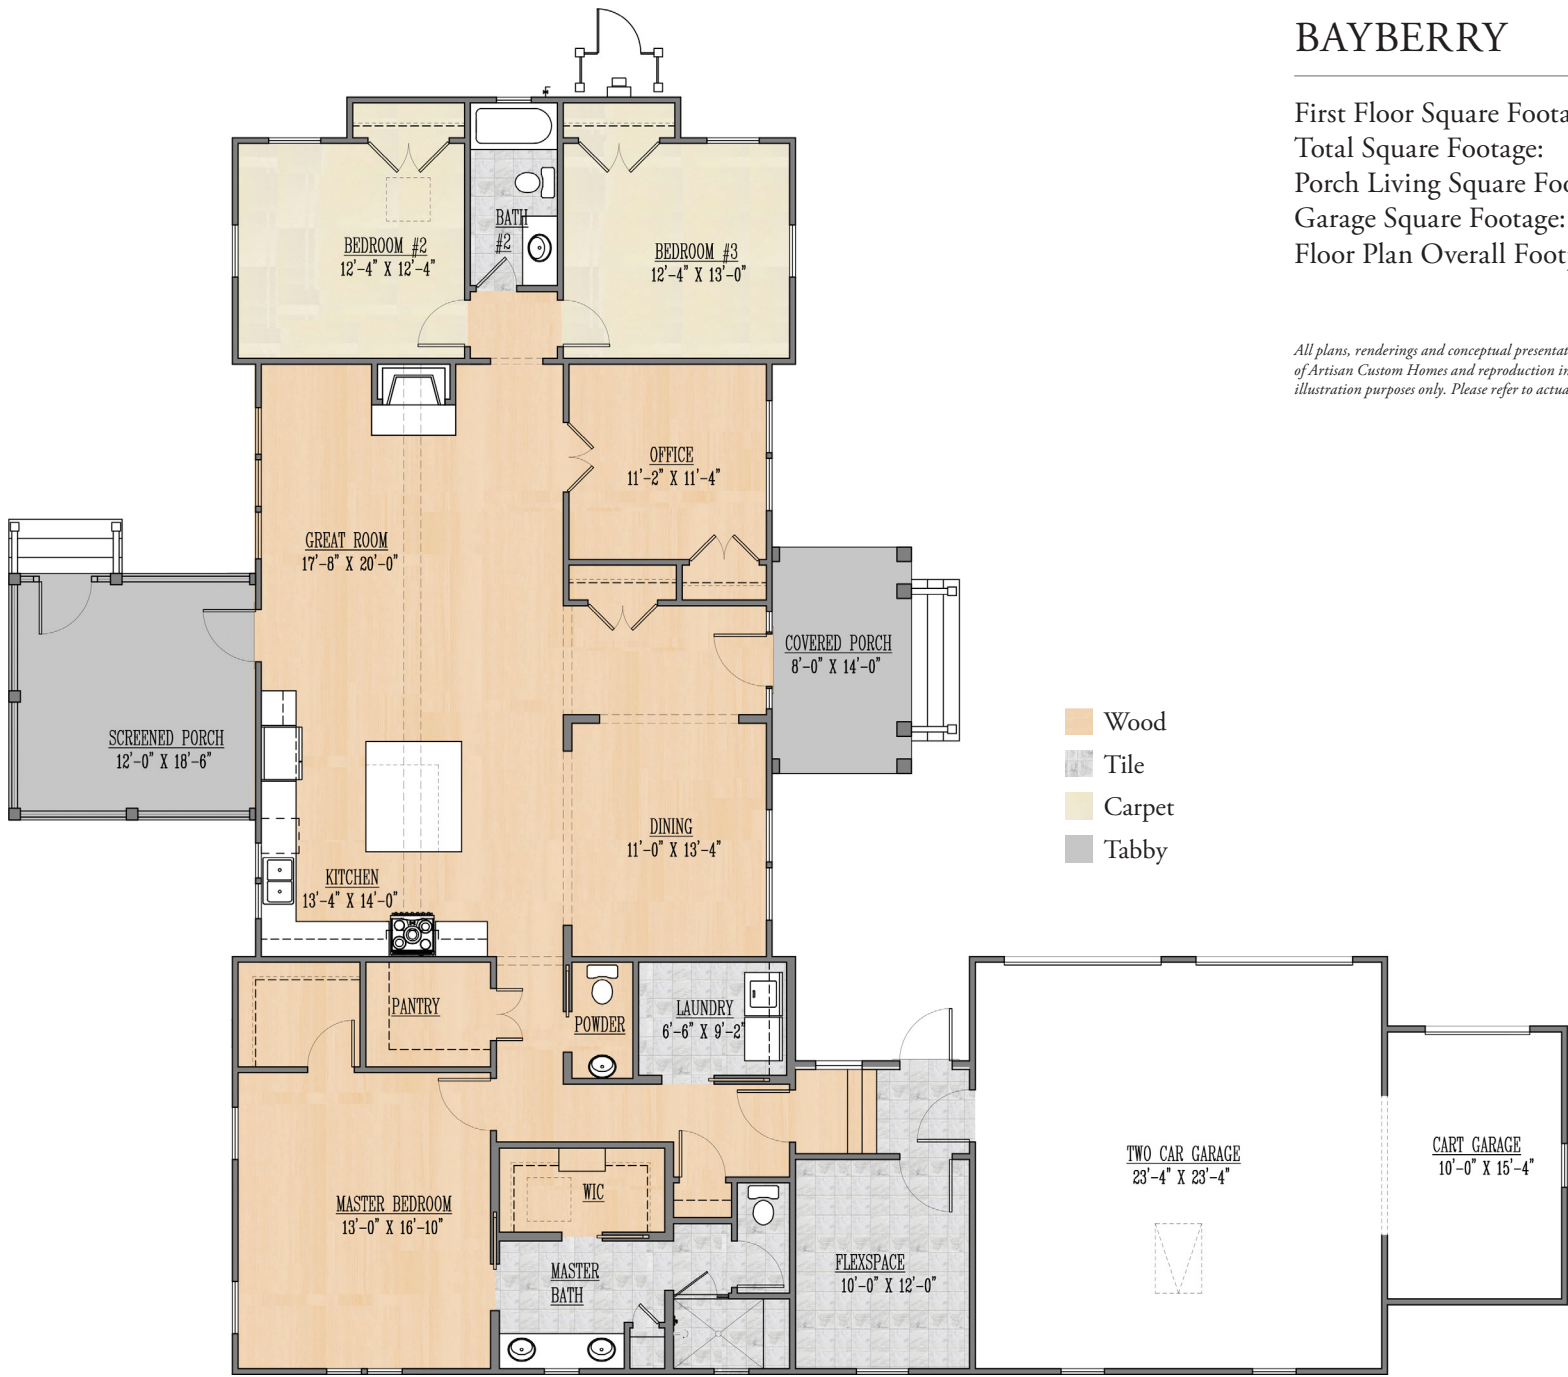

BAYBERRY

3 Bedrooms · 2.5 Baths

First Floor Square Footage:	2,435
Total Square Footage:	2,435
Porch Living Square Footage:	304
Garage Square Footage:	794
Floor Plan Overall Footprint:	73'4" x 89'6"