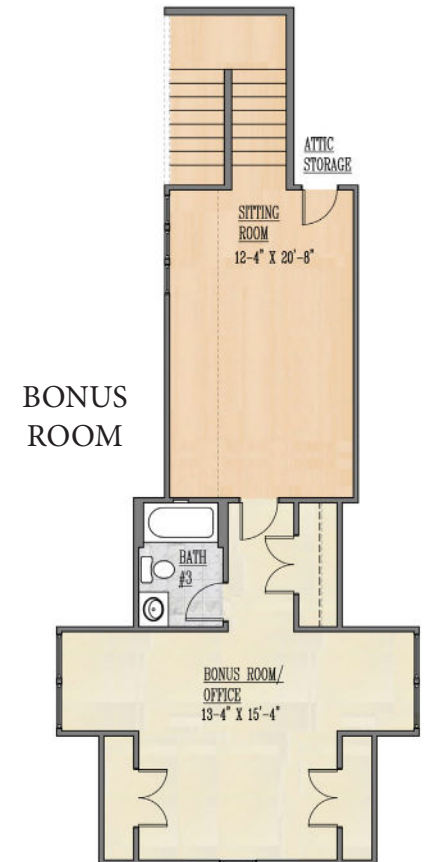

SYCAMORE

4 Bedrooms · 3.5 Baths

First Floor Square Footage:	2,546
Bonus Room Square Footage:	734
Total Square Footage:	3,280
Porch Living Square Footage:	451
Floor Plan Overall Footprint:	72'0" x 82'11"

All plans, renderings and conceptual presentations contained in this publication are the exclusive property of Artisan Custom Homes and reproduction in whole or part is prohibited by law. These materials are for illustration purposes only. Please refer to actual blueprints and lookbook to confirm dimensions and finishes.