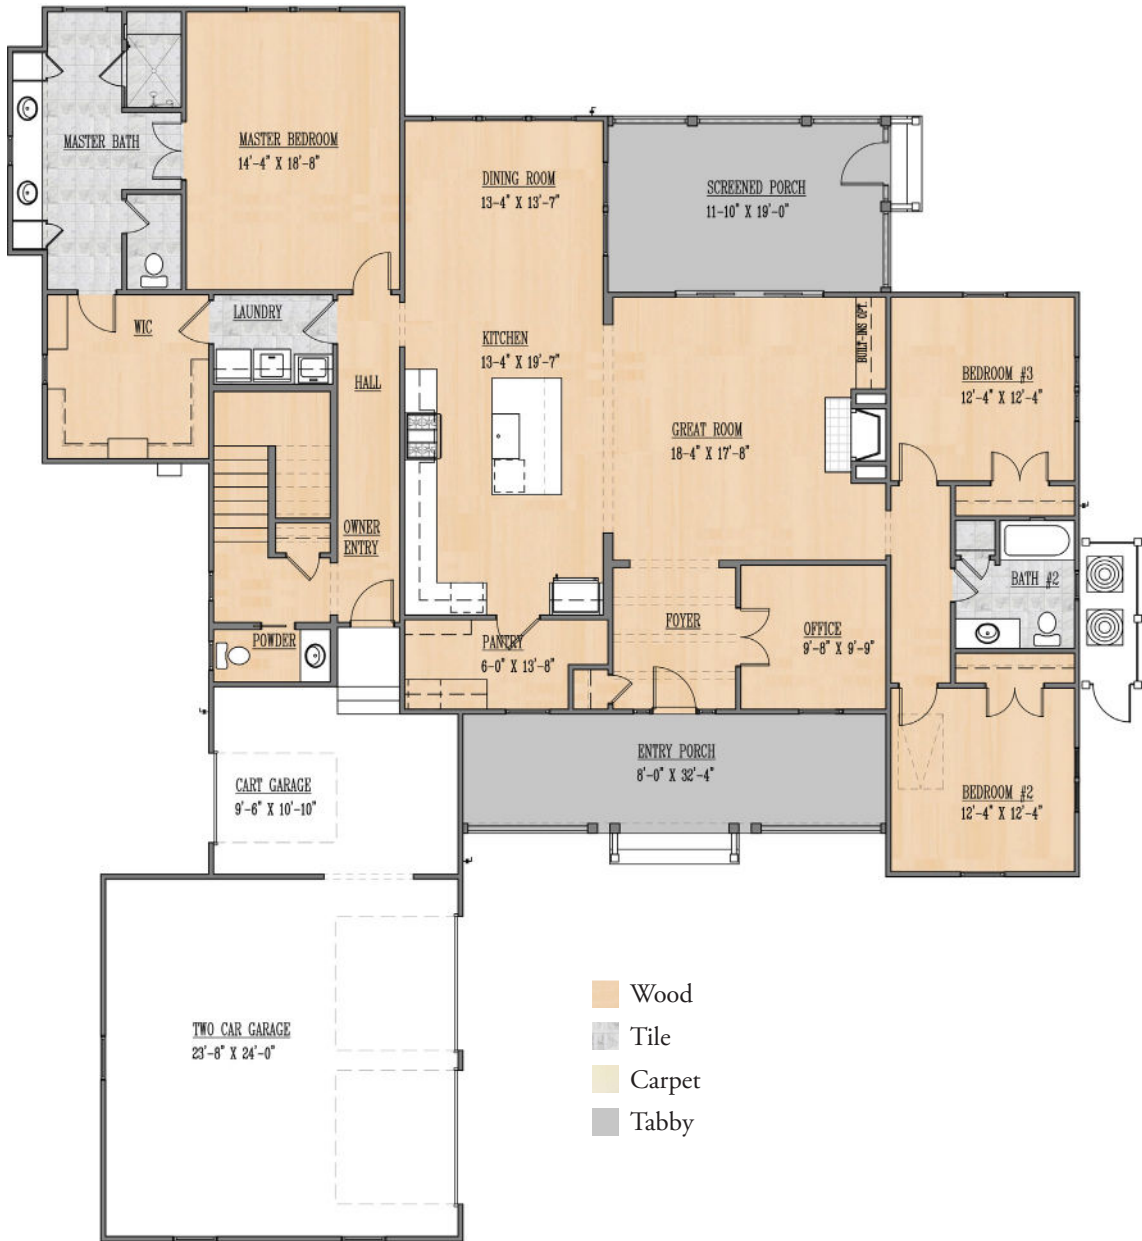

SYCAMORE

4 Bedrooms · 3.5 Baths

First Floor Square Footage:	2,546
Bonus Room Square Footage:	734
Total Square Footage:	3,280
Porch Living Square Footage:	451
Floor Plan Overall Footprint:	72'0" x 82'11"

All plans, renderings and conceptual presentations contained in this publication are the exclusive property of Artisan Custom Homes and reproduction in whole or part is prohibited by law. These materials are for illustration purposes only. Please refer to actual blueprints and lookbook to confirm dimensions and finishes.