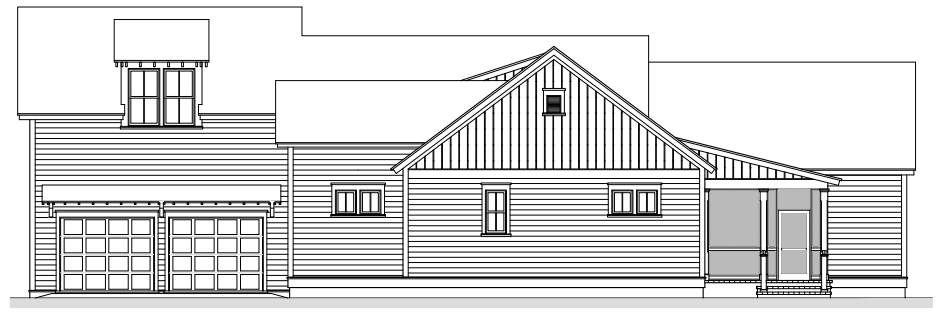

SYCAMORE - 59 SPRING ISLAND DRIVE

3,280 Square Feet · 4 Bedrooms · 3.5 Baths

The Callawassie Collection

843.501.0901 | CALLAWASSIEISLAND.COM

CALLAWASSIE™
ISLAND

Simulated interior rendering, please confirm actual finishes with the Artisan representative.

SYCAMORE

4 Bedrooms · 3.5 Baths

First Floor Square Footage:	2,546
Bonus Room Square Footage:	734
Total Square Footage:	3,280
Porch Living Square Footage:	451
Floor Plan Overall Footprint:	72'0" x 82'11"

FRONT ELEVATION

RIGHT ELEVATION

REAR ELEVATION

LEFT ELEVATION