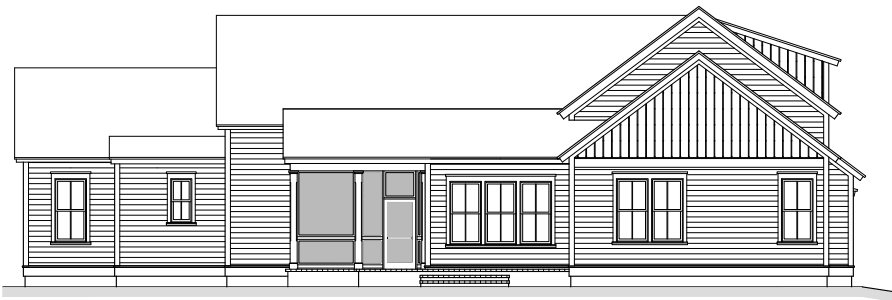

SYCAMORE - 10 DOLPHIN LANE

2,941 Square Feet · 4 Bedrooms · 4.5 Baths

The Callawassie Collection

843.501.0901 | CALLAWASSIEISLAND.COM

CALLAWASSIE™
ISLAND

SYCAMORE

4 Bedrooms · 4.5 Baths

First Floor Square Footage:	2,581
Bonus Room Square Footage:	360
Total Square Footage:	2,941
Porch Living Square Footage:	532
Floor Plan Overall Footprint:	65' 10" x 78' 6"

- Wood
- Tile
- Carpet
- Tabby

FRONT ELEVATION

RIGHT ELEVATION

REAR ELEVATION

LEFT ELEVATION