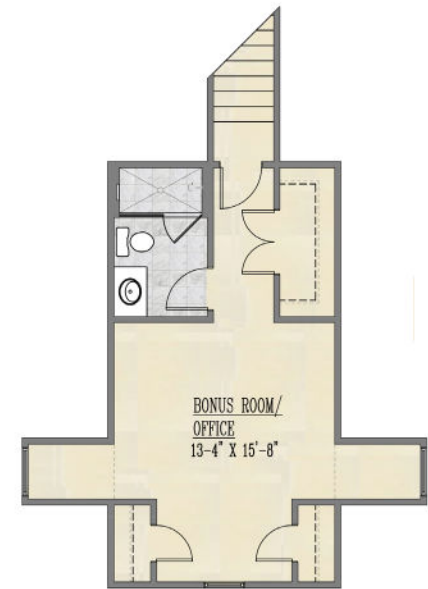

SYCAMORE - 10 DOLPHIN LANE

2,941 Square Feet · 4 Bedrooms · 4.5 Baths

The Callawassie Collection

843.501.0901 | CALLAWASSIEISLAND.COM

CALLAWASSIE™
ISLAND

SYCAMORE

4 Bedrooms · 4.5 Baths

First Floor Square Footage:	2,581
Bonus Room Square Footage:	360
Total Square Footage:	2,941
Porch Living Square Footage:	532
Floor Plan Overall Footprint:	65' 10" x 78' 6"

- Wood
- Tile
- Carpet
- Tabby

FRONT ELEVATION

RIGHT ELEVATION

REAR ELEVATION

LEFT ELEVATION