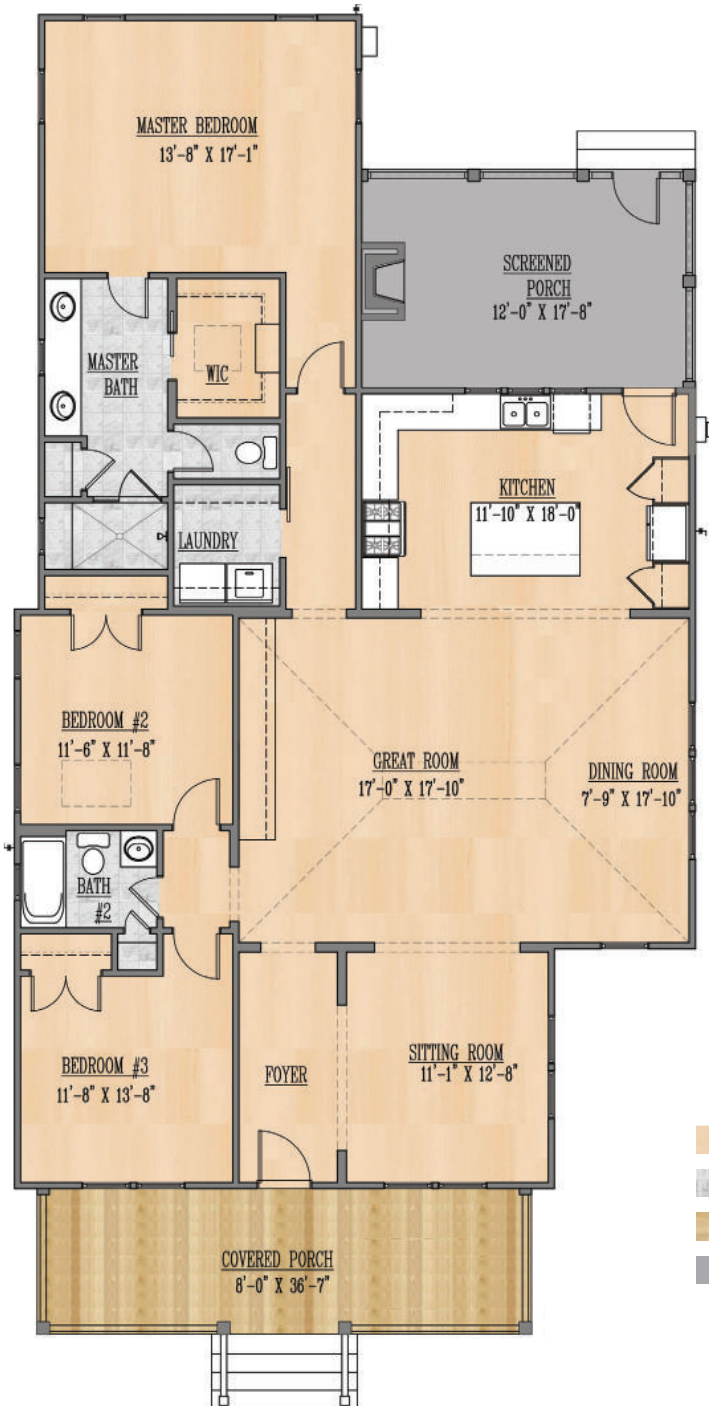

## LAWTON II - 7 BROOKSIDE

1,848 Square Feet · 3 Bedrooms · 2 Baths

843.501.0901 | [HABERSHAMSC.COM](http://HABERSHAMSC.COM)

## LAWTON II

3 Bedrooms · 2 Baths

First Floor Square Footage:	1,848
Total Square Footage:	1,848
Porch Living Square Footage:	394
Floor Plan Overall Footprint:	37'5" x 72'6"

*All plans and renderings contained in this publication are the exclusive property of Artisan Custom Homes and reproduction in whole or in part is strictly prohibited by law. These materials are for illustration purposes only, please refer to actual blueprints to confirm dimensions and finishes.*

- Wood
- Tile
- Porch
- Tabby