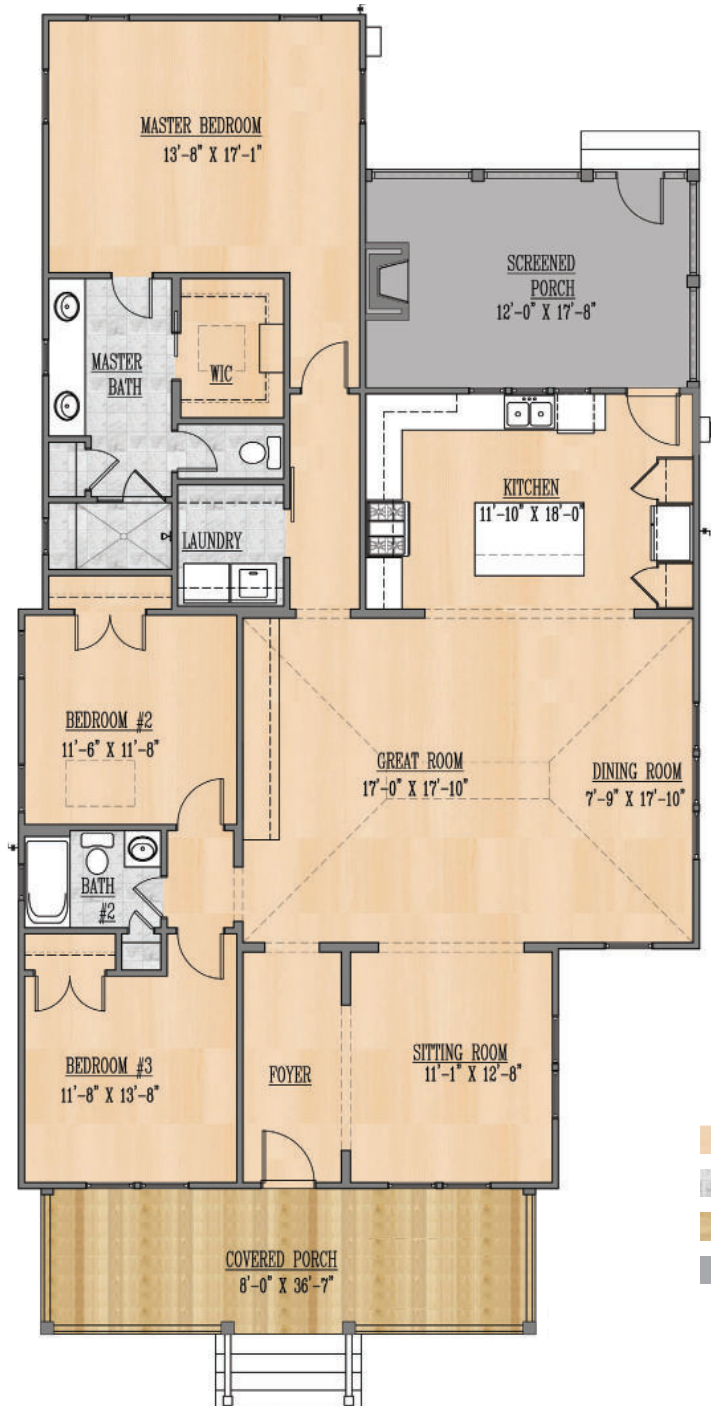

LAWTON II - 7 BROOKSIDE

1,848 Square Feet · 3 Bedrooms · 2 Baths

843.501.0901 | HABERSHAMSC.COM

LAWTON II

3 Bedrooms · 2 Baths

First Floor Square Footage:	1,848
Total Square Footage:	1,848
Porch Living Square Footage:	394
Floor Plan Overall Footprint:	37'5" x 72'6"

- Wood
- Tile
- Porch
- Tabby