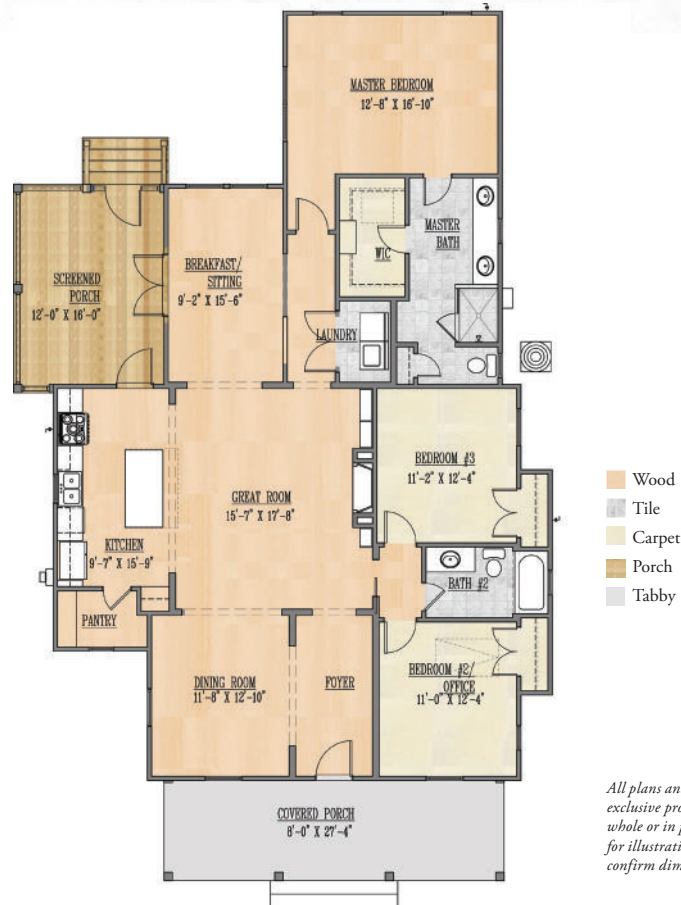

AVAILABLE

ARTISAN
CUSTOM HOMES

THE BROAD

- 3 BEDROOMS
- 2 BATHROOMS
- 1,823 SQUARE FEET
- ONE LEVEL LIVING
- POTTING SHED

All plans and renderings contained in this publication are the exclusive property of Artisan Custom Homes and reproduction in whole or in part is strictly prohibited by law. These materials are for illustration purposes only, please refer to actual blueprints to confirm dimensions and finishes.