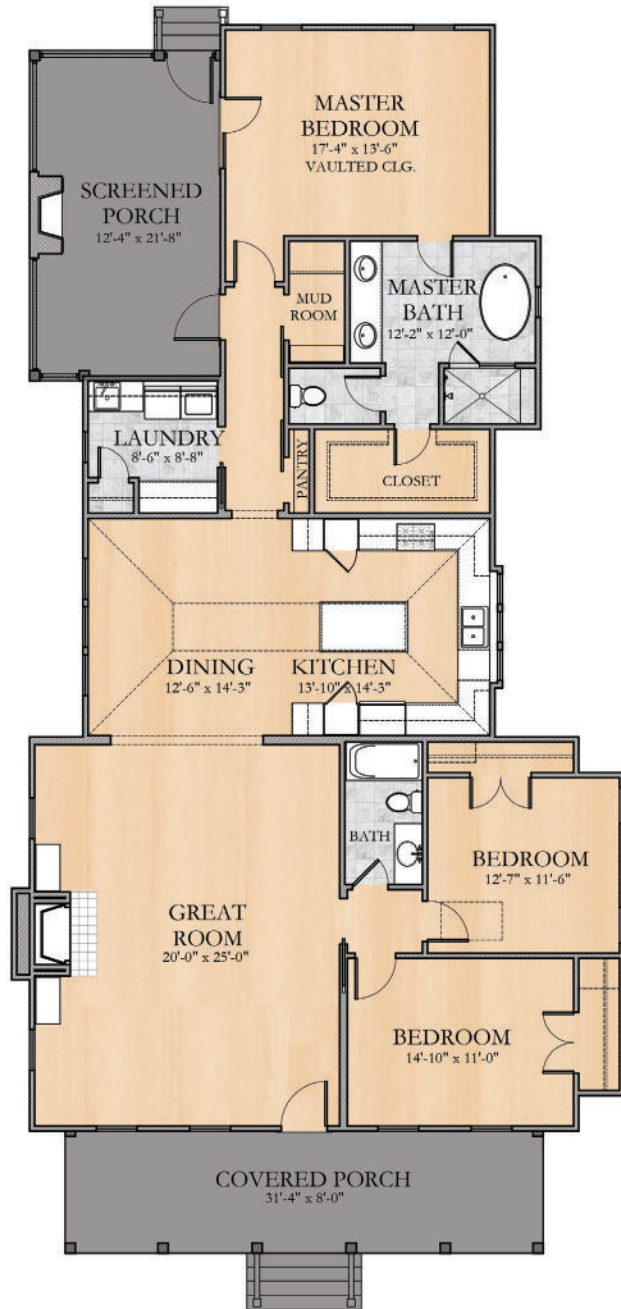

WANDO

2,090 Square Feet · 3 Bedrooms · 2 Baths

The Lowcountry Collection by Artisan Custom Homes

843.501.0901

DISCOVERARTISANHOMES.COM

ARTISAN

CUSTOM HOMES

- Interior Hardwood
- Porches
- Tile

WANDO

3 Bedrooms · 2 Baths

First Floor Square Footage:	2,090
Porch Living Square Footage:	520
Floor Plan Overall Footprint:	39' 0" x 80' 6"

All plans and renderings contained in this publication are the exclusive property of Artisan Custom Homes and reproduction in whole or in part is strictly prohibited by law. These materials are for illustration purposes only, please refer to actual blueprints to confirm dimensions and finishes.