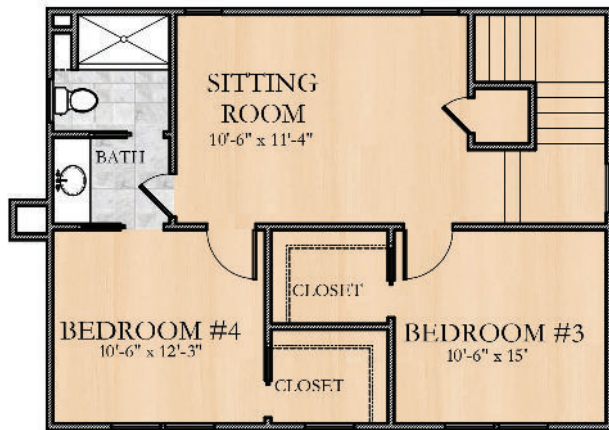

SANTEE

2,270 Square Feet · 4 Bedrooms · 3 Baths

The Lowcountry Collection by Artisan Custom Homes

843.501.0901

DiscoverARTISANHOMES.com

ARTISAN
CUSTOM HOMES

SANTEE

4 Bedrooms • 3 Baths

First Floor Square Footage:	1,627
Second Floor Square Footage:	643
Total Square Footage:	2,270
Porch Living Square Footage:	413
Floor Plan Overall Footprint:	31'6" x 76'9"

All plans and renderings contained in this publication are the exclusive property of Artisan Custom Homes and reproduction in whole or in part is strictly prohibited by law. These materials are for illustration purposes only, please refer to actual blueprints to confirm dimensions and finishes.