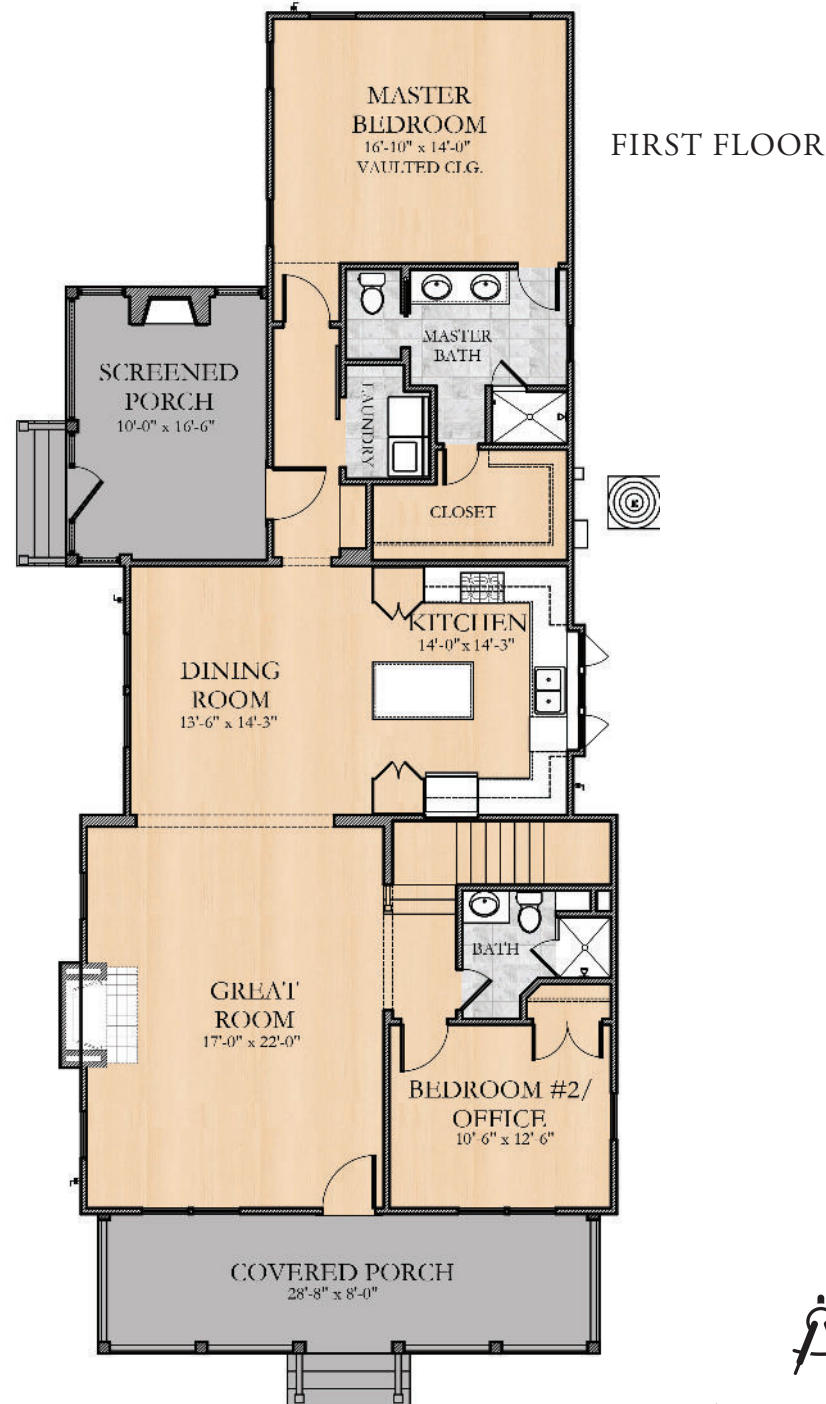

SANTEE

2,270 Square Feet · 4 Bedrooms · 3 Baths

The Lowcountry Collection by Artisan Custom Homes

843.501.0901

DiscoverARTISANHOMES.com

ARTISAN
CUSTOM HOMES

SANTEE

4 Bedrooms • 3 Baths

First Floor Square Footage:	1,627
Second Floor Square Footage:	643
Total Square Footage:	2,270
Porch Living Square Footage:	413
Floor Plan Overall Footprint:	31'6" x 76'9"

All plans and renderings contained in this publication are the exclusive property of Artisan Custom Homes and reproduction in whole or in part is strictly prohibited by law. These materials are for illustration purposes only, please refer to actual blueprints to confirm dimensions and finishes.

SECOND FLOOR

- Engineered Hardwood / LVP
- Porches
- Tile

FIRST FLOOR