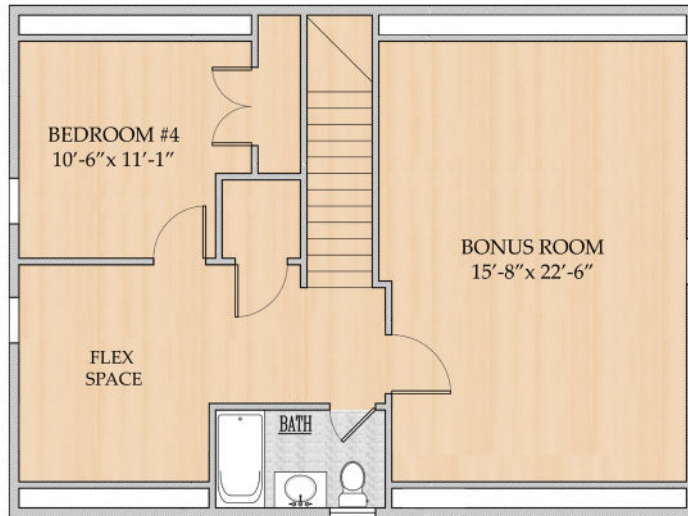

MARION

4 Bedrooms · 3 Baths

First Floor Square Footage:	1,941
Second Floor Square Footage:	756
Total Square Footage:	2,697
Porch Living Square Footage:	432
Floor Plan Overall Footprint:	37' 10" x 79' 5"

All plans and renderings contained in this publication are the exclusive property of Artisan Custom Homes and reproduction in whole or in part is strictly prohibited by law. These materials are for illustration purposes only, please refer to actual blueprints to confirm dimensions and finishes.

SECOND FLOOR