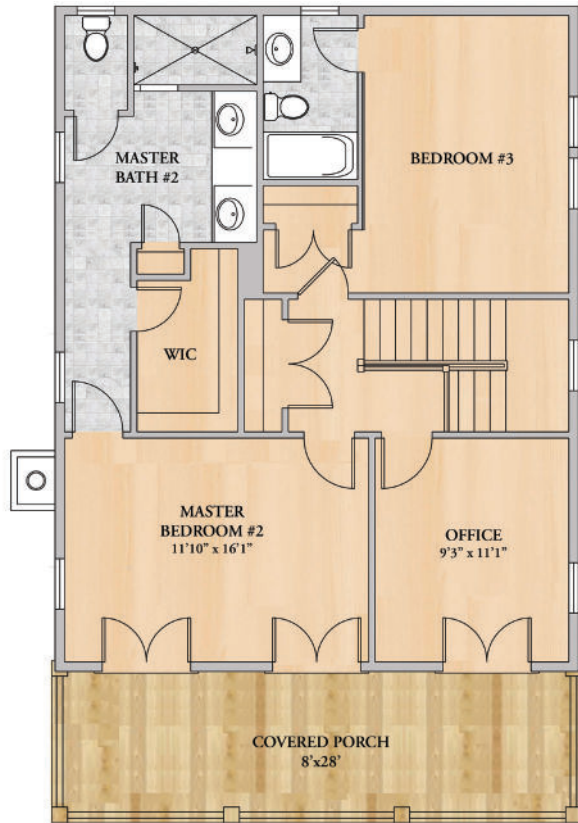

JEFFRIES

2,770 Square Feet · 3 Bedrooms · 3.5 Baths

The Lowcountry Collection by Artisan Custom Homes

843.501.0901 | [DISCOVERARTISANHOMES.COM](https://www.discoverartisanhomes.com)

ARTISAN
CUSTOM HOMES

JEFFRIES

3 Bedrooms · 3.5 Baths

| | |
|-------------------------------|---------------|
| First Floor Square Footage: | 1,860 |
| Second Floor Square Footage: | 910 |
| Total Square Footage: | 2,770 |
| Porch Living Square Footage: | 758 |
| Floor Plan Overall Footprint: | 41'6" x 70'6" |

SECOND FLOOR

- Wood
- Tile
- Tabby
- Wood/composite

FIRST FLOOR