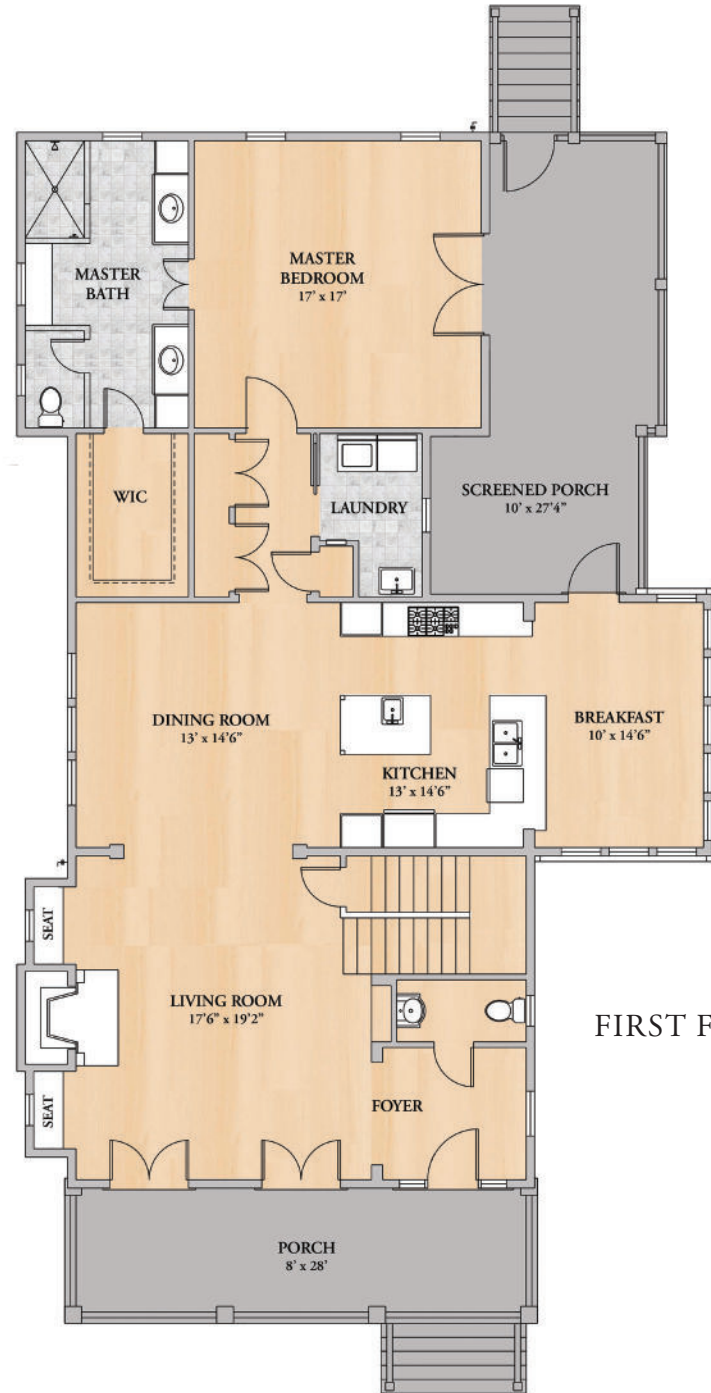

JEFFRIES

2,770 Square Feet · 3 Bedrooms · 3.5 Baths

The Lowcountry Collection by Artisan Custom Homes

843.501.0901 | [DISCOVERARTISANHOMES.COM](https://www.discoverartisanhomes.com)

ARTISAN
CUSTOM HOMES

JEFFRIES

3 Bedrooms · 3.5 Baths

| | |
|-------------------------------|---------------|
| First Floor Square Footage: | 1,860 |
| Second Floor Square Footage: | 910 |
| Total Square Footage: | 2,770 |
| Porch Living Square Footage: | 758 |
| Floor Plan Overall Footprint: | 41'6" x 70'6" |

SECOND FLOOR

- Wood
- Tile
- Tabby
- Wood/composite

FIRST FLOOR