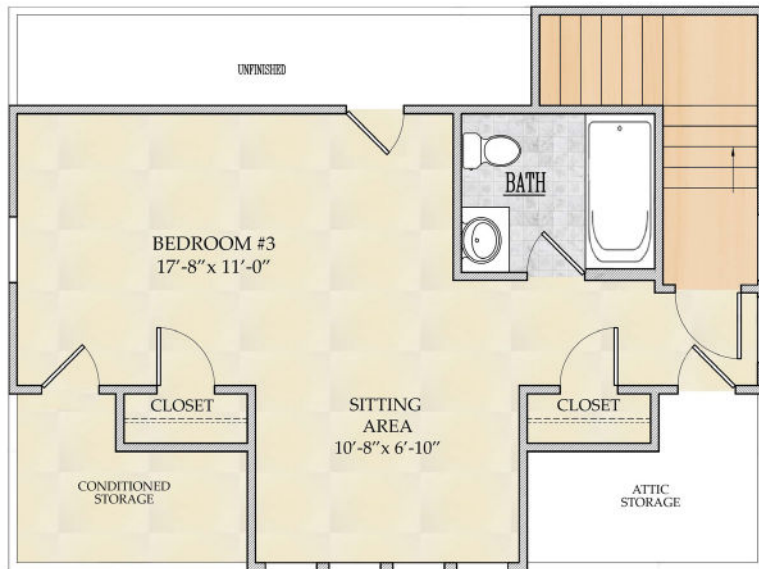

CHOWAN II

2,128 Square Feet · 3 Bedrooms · 3 Baths

843.501.0901 | HABERSHAMSC.COM

CHOWAN II

3 Bedrooms · 3 Baths

First Floor Square Footage: 1,622
 Second Floor Square Footage: 506
 Total Square Footage: 2,128
 Porch Living Square Footage: 411
 Floor Plan Overall Footprint: 76'9" x 31'6"

SECOND FLOOR

FIRST FLOOR