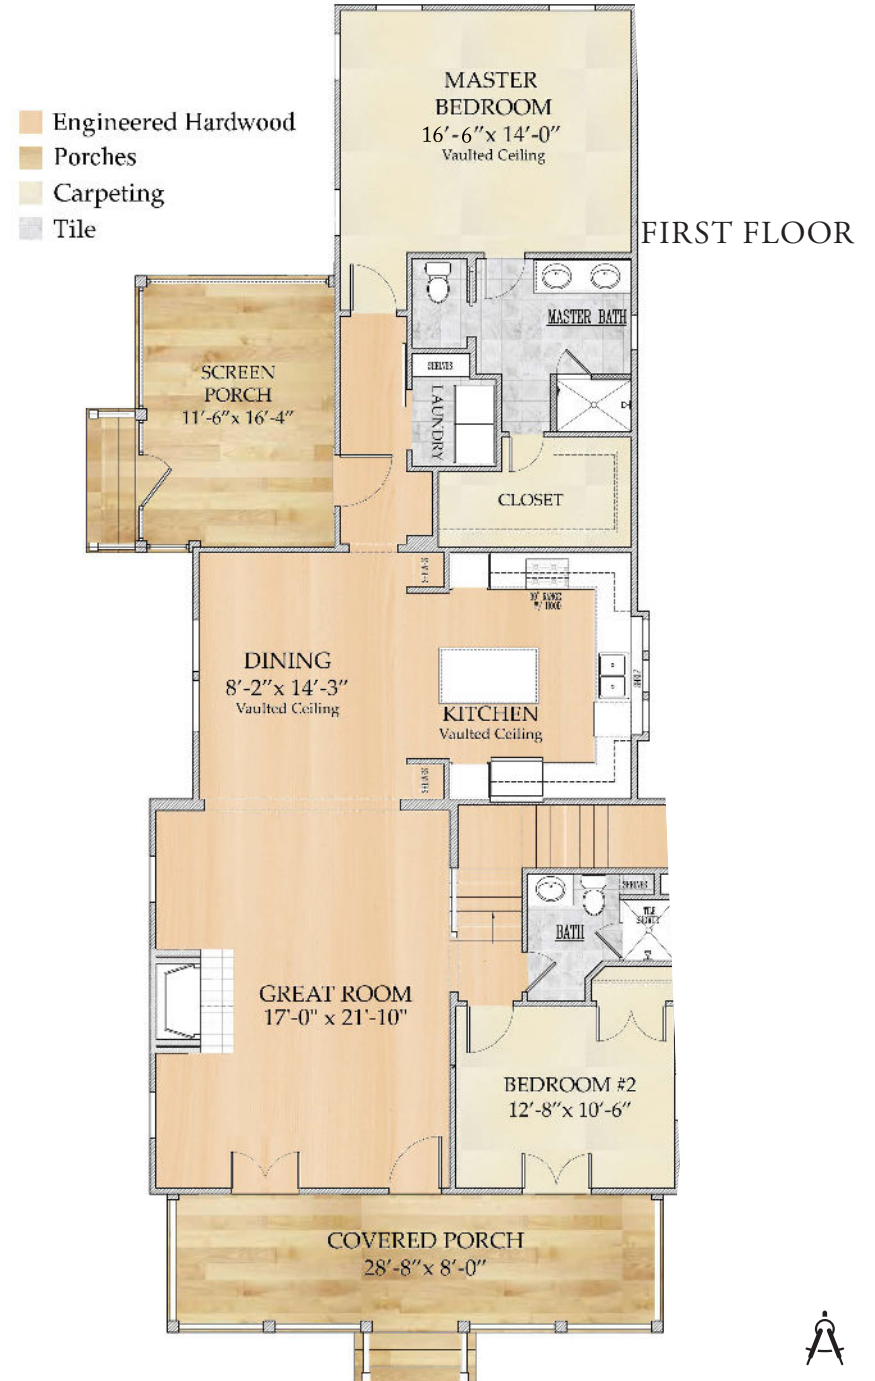

CHOWAN II

2,128 Square Feet · 3 Bedrooms · 3 Baths

843.501.0901 | HABERSHAMSC.COM

CHOWAN II

3 Bedrooms · 3 Baths

First Floor Square Footage: 1,622
 Second Floor Square Footage: 506
 Total Square Footage: 2,128
 Porch Living Square Footage: 411
 Floor Plan Overall Footprint: 76'9" x 31'6"

SECOND FLOOR

FIRST FLOOR