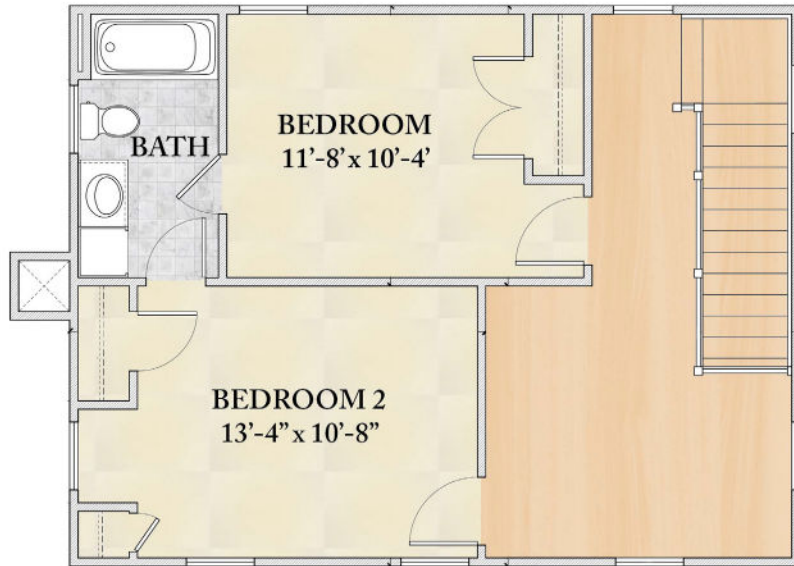

ALBERGOTTIE

2,089 Square Feet · 3 Bedrooms · 2.5 Baths

843.501.0901 | HABERSHAMSC.COM

ALBERGOTTIE

3 Bedrooms · 2.5 Baths

First Floor Square Footage:	1,516
Second Floor Square Footage:	573
Total Square Footage:	2,089
Porch Living Square Footage:	382
Floor Plan Overall Footprint:	35' 8" x 61' 11"

SECOND FLOOR

FIRST FLOOR

- Interior Hardwood
- Porches
- Carpeting
- Tile