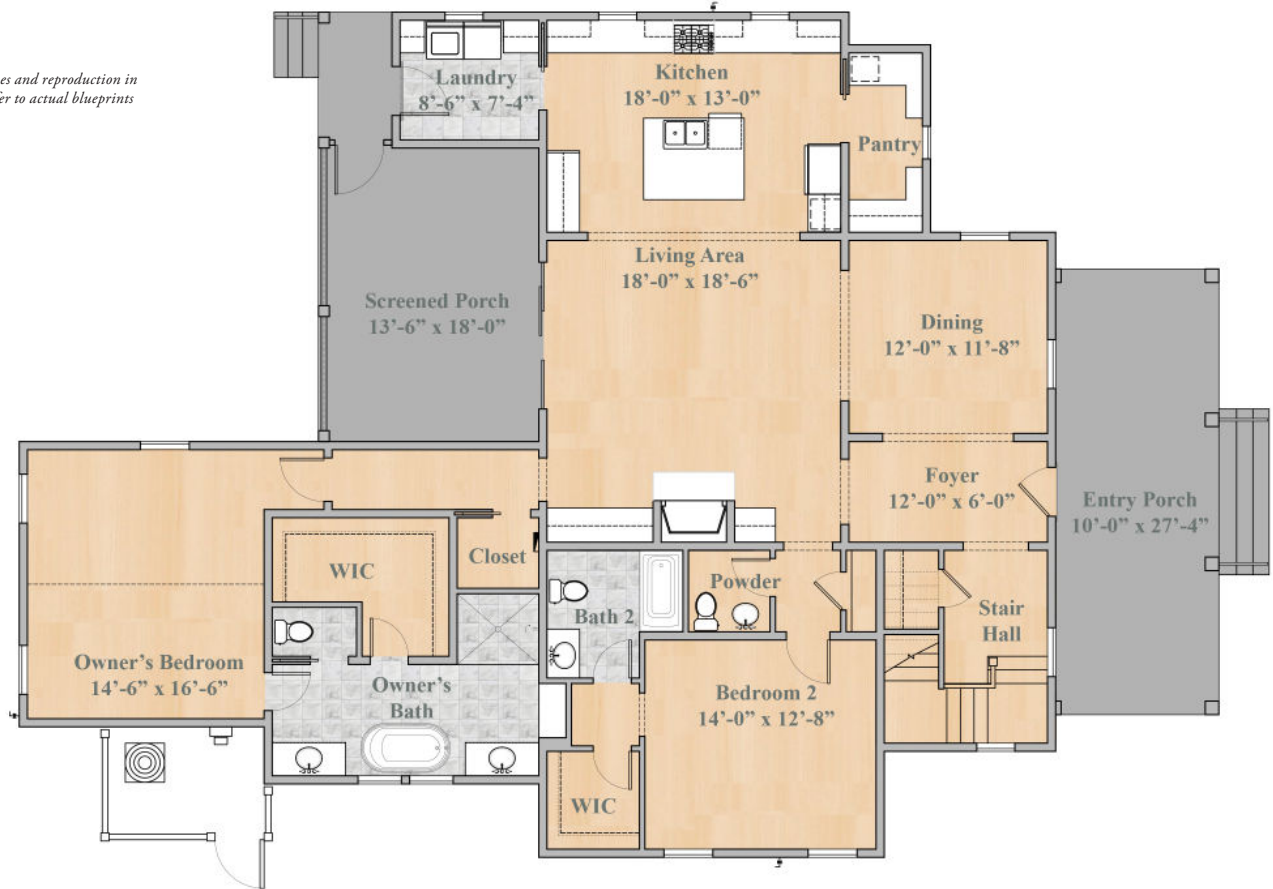

GARDEN MANOR B

2,846 Square Feet · 4 Bedrooms · 3.5 Baths

The Lowcountry Collection by Artisan Custom Homes

843.501.0901 | [DISCOVERARTISANHOMES.COM](https://www.discoverartisanhomes.com)

ARTISAN
CUSTOM HOMES

GARDEN MANOR B 4 Bedrooms · 3.5 Baths

First Floor Square Footage: 2,151
 Second Floor Square Footage: 695
 Total Square Footage: 2,846
 Porch Living Square Footage: 554
 Floor Plan Overall Footprint: 51'10" x 73'6"

FIRST FLOOR

SECOND FLOOR

- Wood
- Tile
- Tabby