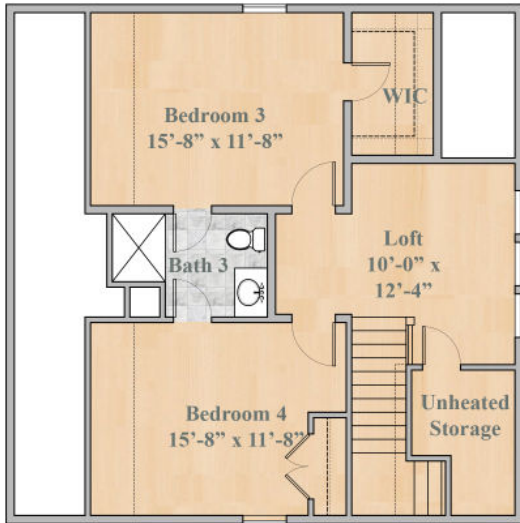

GARDEN MANOR B

2,846 Square Feet · 4 Bedrooms · 3.5 Baths

The Lowcountry Collection by Artisan Custom Homes

843.501.0901 | [DISCOVERARTISANHOMES.COM](https://www.discoverartisanhomes.com)

ARTISAN
CUSTOM HOMES

GARDEN MANOR B 4 Bedrooms · 3.5 Baths

First Floor Square Footage: 2,151
 Second Floor Square Footage: 695
 Total Square Footage: 2,846
 Porch Living Square Footage: 554
 Floor Plan Overall Footprint: 51'10" x 73'6"

FIRST FLOOR

SECOND FLOOR

- Wood
- Tile
- Tabby