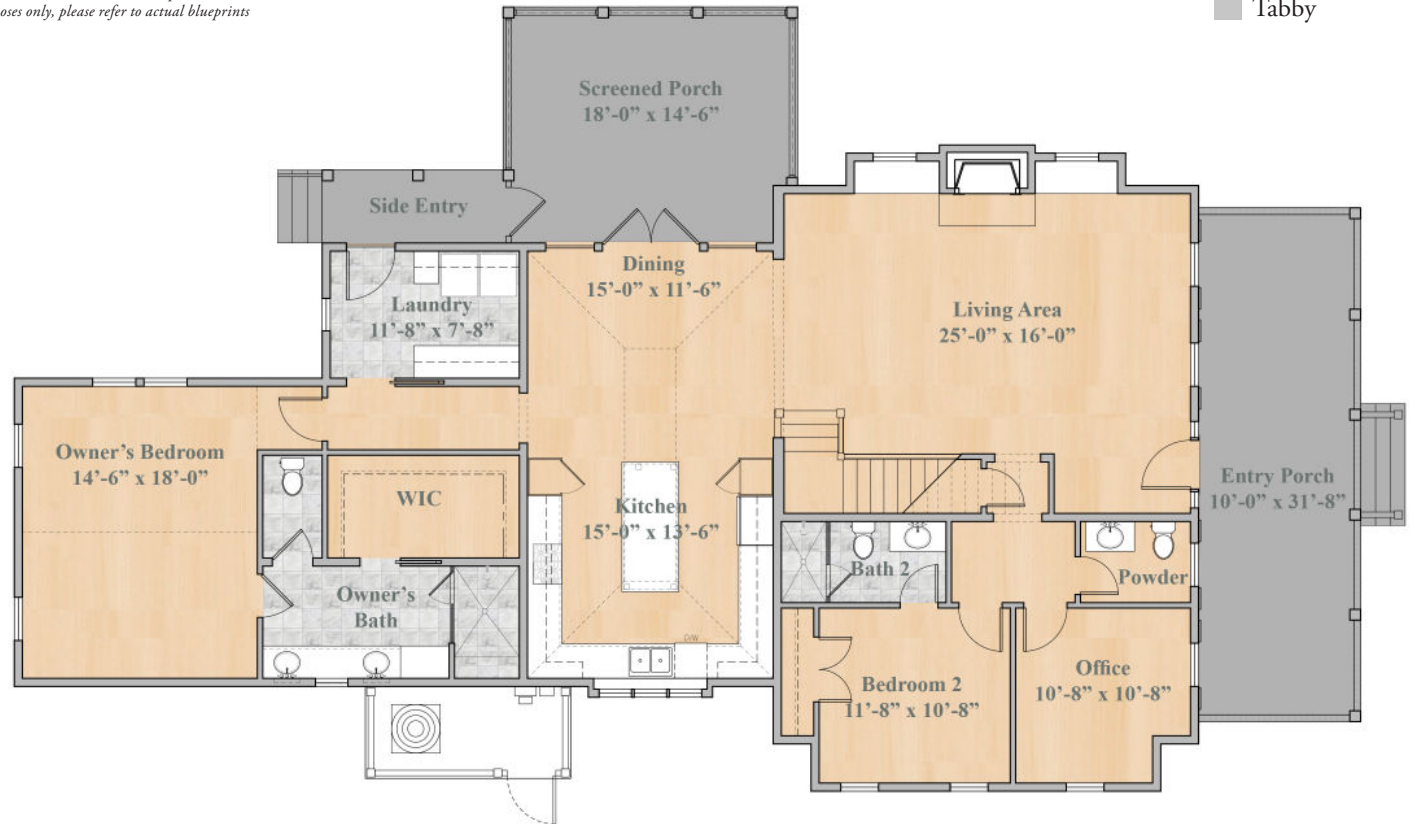

## GARDEN MANOR A

2,929 Square Feet · 4 Bedrooms · 4.5 Baths

*The Lowcountry Collection by Artisan Custom Homes*

843.501.0901 | [DISCOVERARTISANHOMES.COM](https://www.discoverartisanhomes.com)

ARTISAN  
CUSTOM HOMES

GARDEN MANOR A 4 Bedrooms · 4.5 Baths

First Floor Square Footage:	2,126
Second Floor Square Footage:	803
Total Square Footage:	2,929
Porch Living Square Footage:	624
Floor Plan Overall Footprint:	48'4" x 83'1"

FIRST FLOOR

- Wood
- Tile
- Tabby

SECOND FLOOR