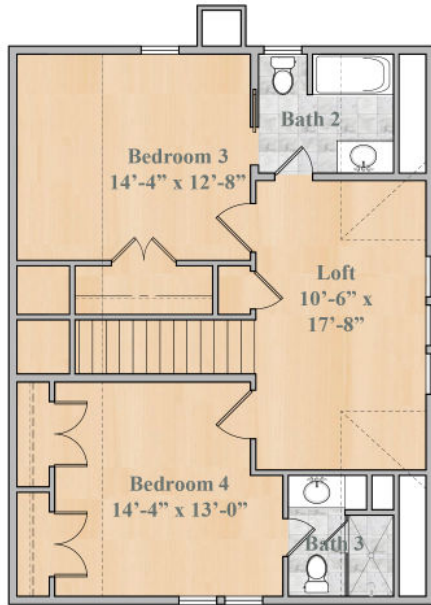

## GARDEN MANOR A

2,929 Square Feet · 4 Bedrooms · 4.5 Baths

*The Lowcountry Collection by Artisan Custom Homes*

843.501.0901 | [DISCOVERARTISANHOMES.COM](https://www.discoverartisanhomes.com)

ARTISAN  
CUSTOM HOMES

GARDEN MANOR A 4 Bedrooms · 4.5 Baths

First Floor Square Footage:	2,126
Second Floor Square Footage:	803
Total Square Footage:	2,929
Porch Living Square Footage:	624
Floor Plan Overall Footprint:	48'4" x 83'1"

FIRST FLOOR

- Wood
- Tile
- Tabby

SECOND FLOOR