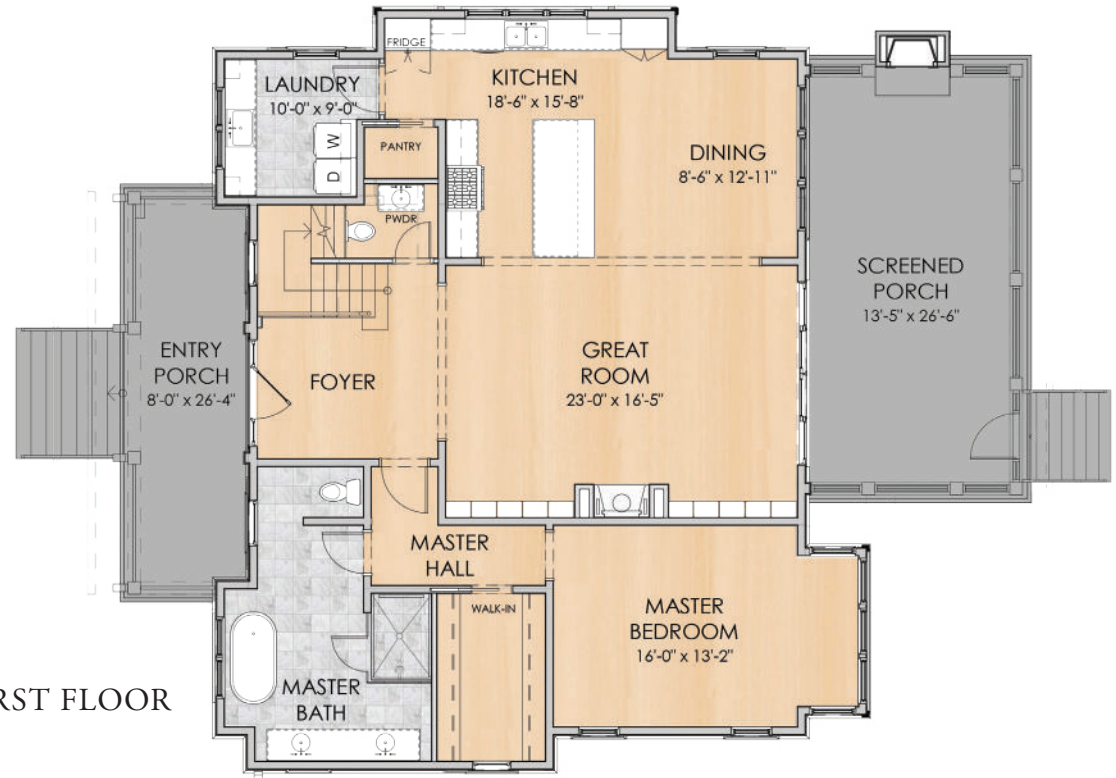

COOPER

2,827 Square Feet · 4 Bedrooms · 4.5 Baths

The Lowcountry Collection by Artisan Custom Homes

843.501.0901 | [DISCOVERARTISANHOMES.COM](https://www.DiscoverArtisanHomes.com)

ARTISAN
CUSTOM HOMES

COOPER

4 Bedrooms · 4.5 Baths

First Floor Square Footage:	1,807
Second Floor Square Footage:	1,020
Total Square Footage:	2,827
Porch Living Square Footage:	637
Floor Plan Overall Footprint:	49'7" x 58'7"
Carriage House Footprint:	26' x 27'6"

SECOND FLOOR

FIRST FLOOR

- Wood
- Tile
- Tabby