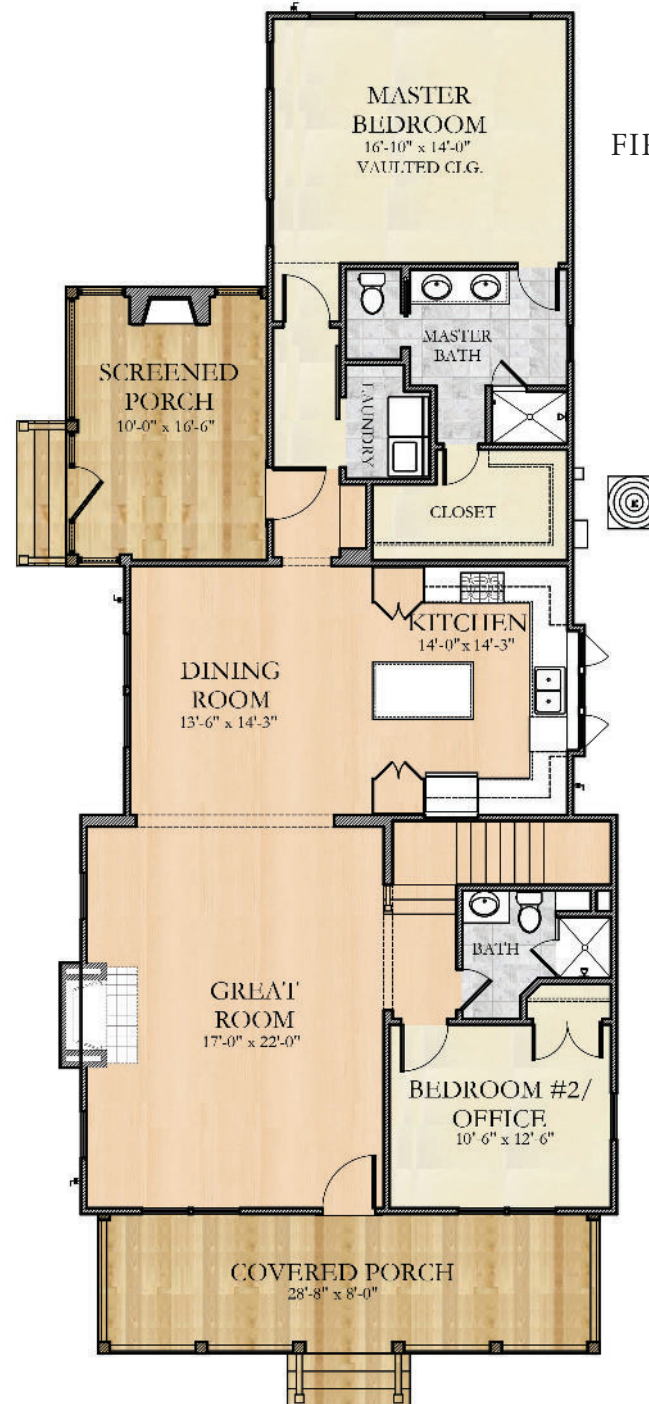

CHOWAN III

2,270 Square Feet · 4 Bedrooms · 3 Baths

843.501.0901 | HABERSHAMSC.COM

CHOWAN III

4 Bedrooms • 3 Baths

First Floor Square Footage:	1,627
Second Floor Square Footage:	643
Total Square Footage:	2,270
Porch Living Square Footage:	413
Floor Plan Overall Footprint:	31' 6" x 76' 9"

SECOND FLOOR

- Interior Hardwood
- Porches
- Carpeting
- Tile

FIRST FLOOR