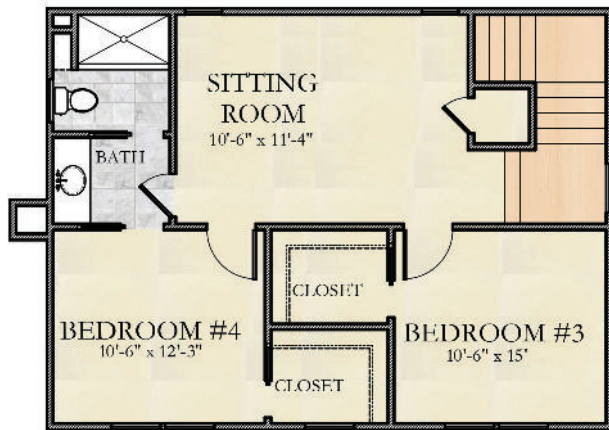

CHOWAN III

2,270 Square Feet · 4 Bedrooms · 3 Baths

843.501.0901 | HABERSHAMSC.COM

CHOWAN III

4 Bedrooms • 3 Baths

First Floor Square Footage:	1,627
Second Floor Square Footage:	643
Total Square Footage:	2,270
Porch Living Square Footage:	413
Floor Plan Overall Footprint:	31' 6" x 76' 9"

SECOND FLOOR

- Interior Hardwood
- Porches
- Carpeting
- Tile

FIRST FLOOR