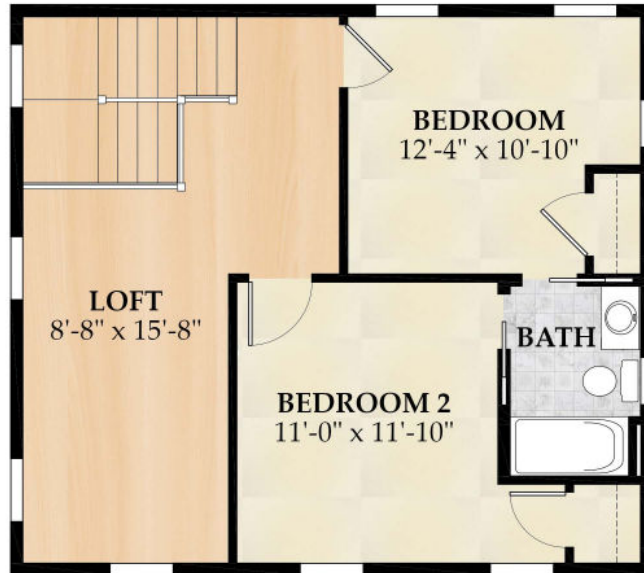

## SALUDA RIVER COTTAGE

1,654 Square Feet · 3 Bedrooms · 2.5 Baths

*Home plan provided by Allison Ramsey Architects*

843.379.9095

CELADONLIVING.COM

CELADON  
BEAUFORT, SC

# SALUDA RIVER COTTAGE

3 Bedrooms · 2.5 Baths

First Floor Square Footage: 1,059  
 Second Floor Square Footage: 595  
 Total Square Footage: 1,654  
 Porch Living Square Footage: 376  
 Floor Plan Overall Footprint: 27' x 60'

SECOND FLOOR

FIRST FLOOR