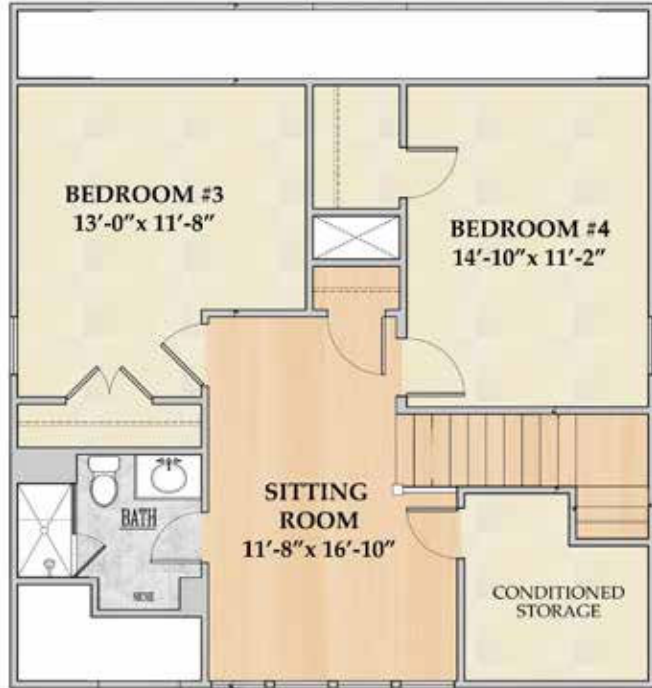

BROAD II

2,523 Square Feet · 4 Bedrooms · 3 Baths

843.379.9095

CELADONLIVING.COM

CELADON
BEAUFORT, SC

BROAD II

4 Bedrooms · 3 Baths

First Floor Square Footage:	1,782
Second Floor Square Footage:	741
Total Square Footage:	2,523
Porch Living Square Footage:	379
Floor Plan Overall Footprint:	45' 4" x 69' 6"

SECOND FLOOR

FIRST FLOOR