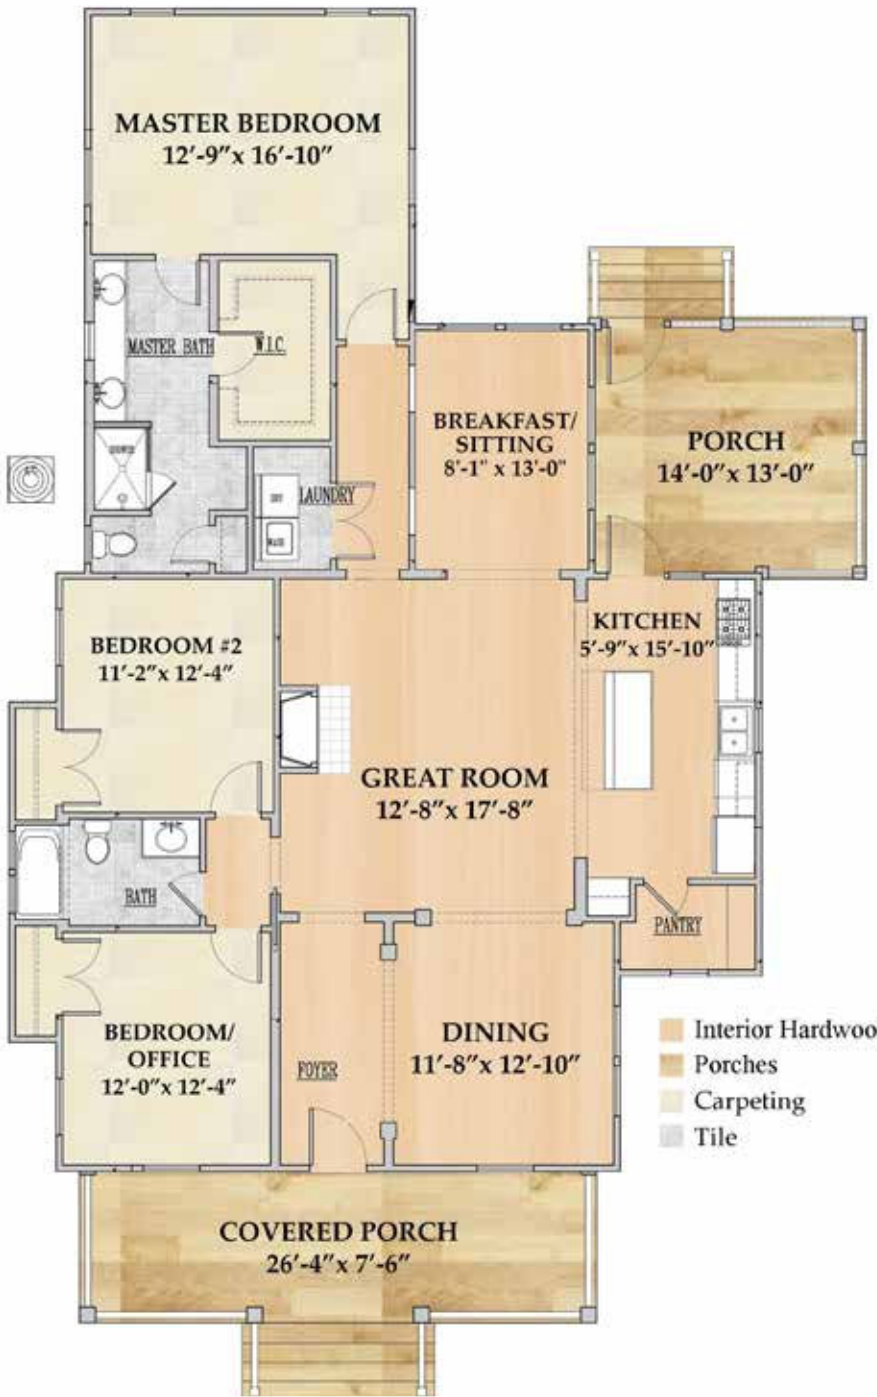

## BROAD

1,797 Square Feet · 3 Bedrooms · 2 Baths

843.501.0901 | [HABERSHAMSC.COM](http://HABERSHAMSC.COM)

- Interior Hardwood
- Porches
- Carpeting
- Tile

## BROAD

3 Bedrooms · 2 Baths

Total Square Footage: 1,797  
 Porch Living Square Footage: 413  
 Floor Plan Overall Footprint: 45' 6" x 69' 6"

*All plans and renderings contained in this publication are the exclusive property of Artisan Custom Homes and reproduction in whole or in part is strictly prohibited by law. These materials are for illustration purposes only, please refer to actual blueprints to confirm dimensions and finishes.*