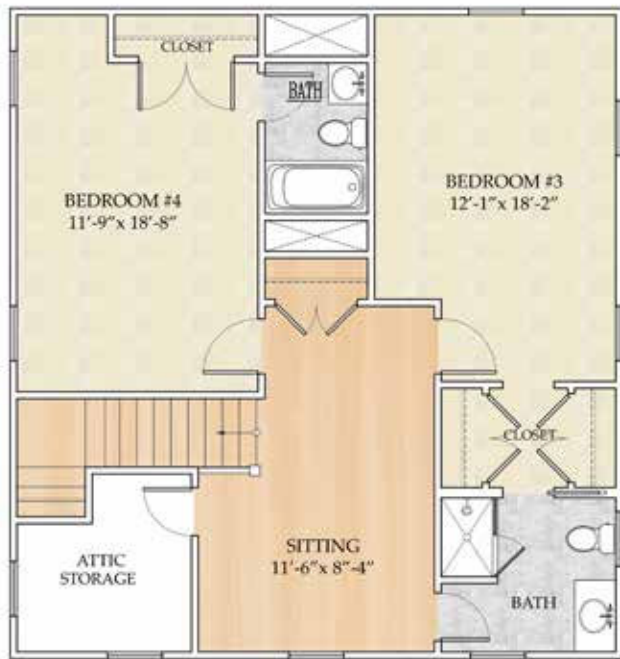

## BAY RIDGE

2,647 Square Feet · 4 Bedrooms · 4 Baths

843.501.0901 | [HABERSHAMSC.COM](http://HABERSHAMSC.COM)

# BAY RIDGE

4 Bedrooms · 4 Baths

First Floor Square Footage:	1,751
Second Floor Square Footage:	896
Total Square Footage:	2,647
Porch Living Square Footage:	371
Floor Plan Overall Footprint:	39' 10" x 89' 6"

## SECOND FLOOR

## FIRST FLOOR