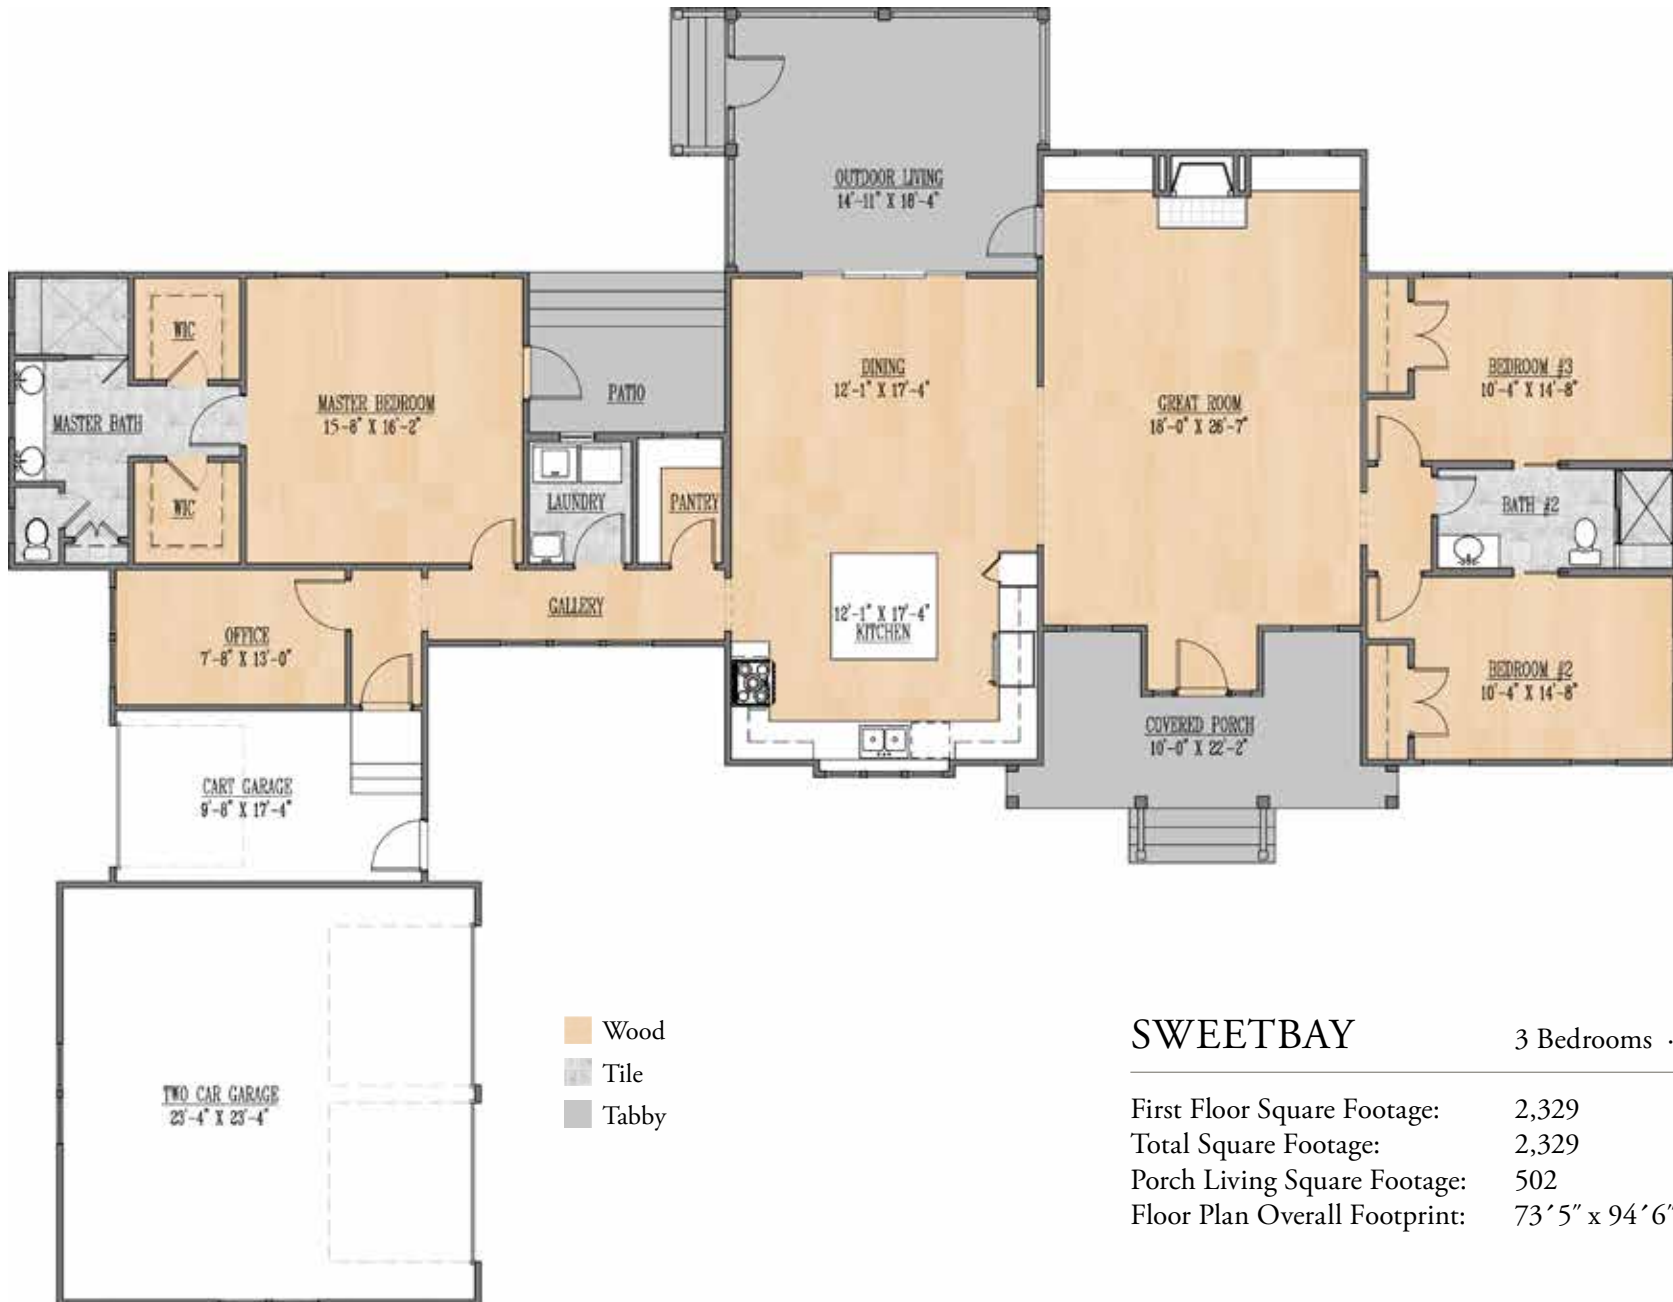

## SWEETBAY

---

2,329 Square Feet · 3 Bedrooms · 2 Baths

*The Callawassie Collection*

843.501.0901 | [CALLAWASSIEISLAND.COM](http://CALLAWASSIEISLAND.COM)

CALLAWASSIE<sup>™</sup>  
ISLAND

## SWEETBAY

3 Bedrooms · 2 Baths

First Floor Square Footage:	2,329
Total Square Footage:	2,329
Porch Living Square Footage:	502
Floor Plan Overall Footprint:	73'5" x 94'6"

*All plans, renderings and conceptual presentations contained in this publication are the exclusive property of Artisan Custom Homes and reproduction in whole or part is prohibited by law. These materials are for illustration purposes only. Please refer to actual blueprints and to confirm dimensions and finishes.*

Simulated interior rendering. Some finishes featured may be upgrades to the standard plan.

FRONT ELEVATION

RIGHT ELEVATION

REAR ELEVATION

LEFT ELEVATION