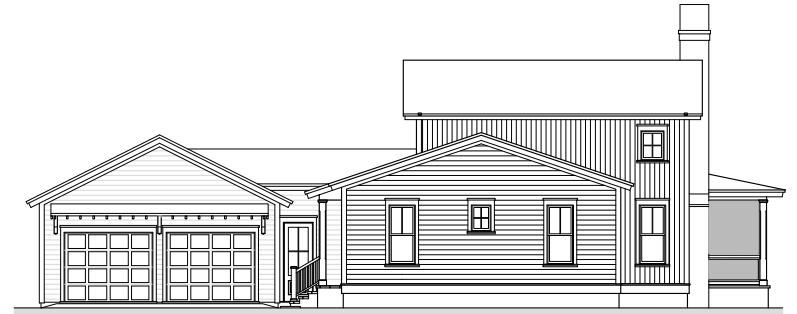

## SWEETBAY

---

2,329 Square Feet · 3 Bedrooms · 2 Baths

*The Callawassie Collection*

843.501.0901 | [CALLAWASSIEISLAND.COM](http://CALLAWASSIEISLAND.COM)

CALLAWASSIE<sup>™</sup>  
ISLAND

## SWEETBAY

3 Bedrooms · 2 Baths

First Floor Square Footage:	2,329
Total Square Footage:	2,329
Porch Living Square Footage:	502
Floor Plan Overall Footprint:	73'5" x 94'6"

*All plans, renderings and conceptual presentations contained in this publication are the exclusive property of Artisan Custom Homes and reproduction in whole or part is prohibited by law. These materials are for illustration purposes only. Please refer to actual blueprints and to confirm dimensions and finishes.*

Simulated interior rendering. Some finishes featured may be upgrades to the standard plan.

FRONT ELEVATION

RIGHT ELEVATION

REAR ELEVATION

LEFT ELEVATION