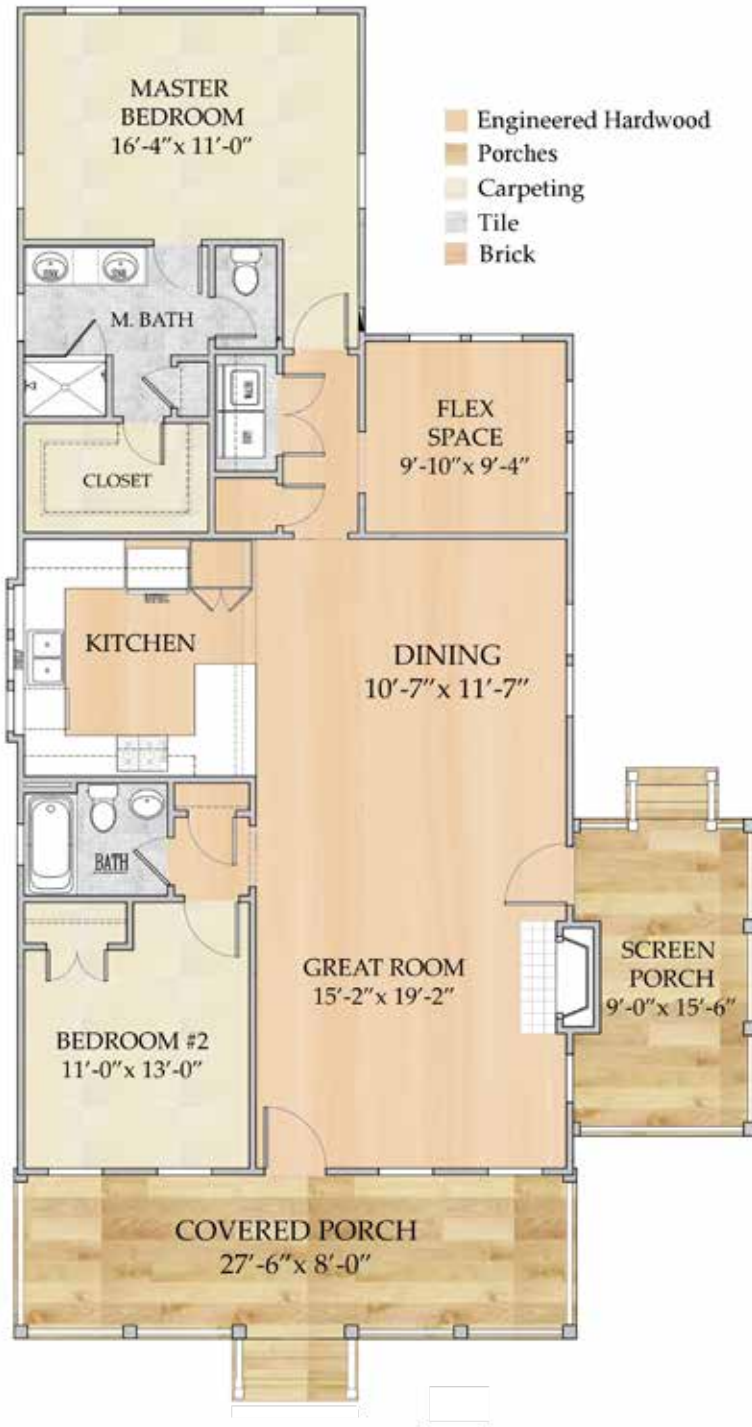

WILLIMAN II

1,386 Square Feet · 2 Bedrooms · 2 Baths

843.379.9095

CELADONLIVING.COM

CELADON
BEAUFORT, SC

- Engineered Hardwood
- Porches
- Carpeting
- Tile
- Brick

WILLIMAN II

2 Bedrooms · 2 Baths

First Floor Square Footage: 1,386
 Porch Living Square Footage: 359
 Floor Plan Overall Footprint: 36' 4" x 65' 1"

All plans and renderings contained in this publication are the exclusive property of Artisan Custom Homes and reproduction in whole or in part is strictly prohibited by law. These materials are for illustration purposes only, please refer to actual blueprints to confirm dimensions and finishes.