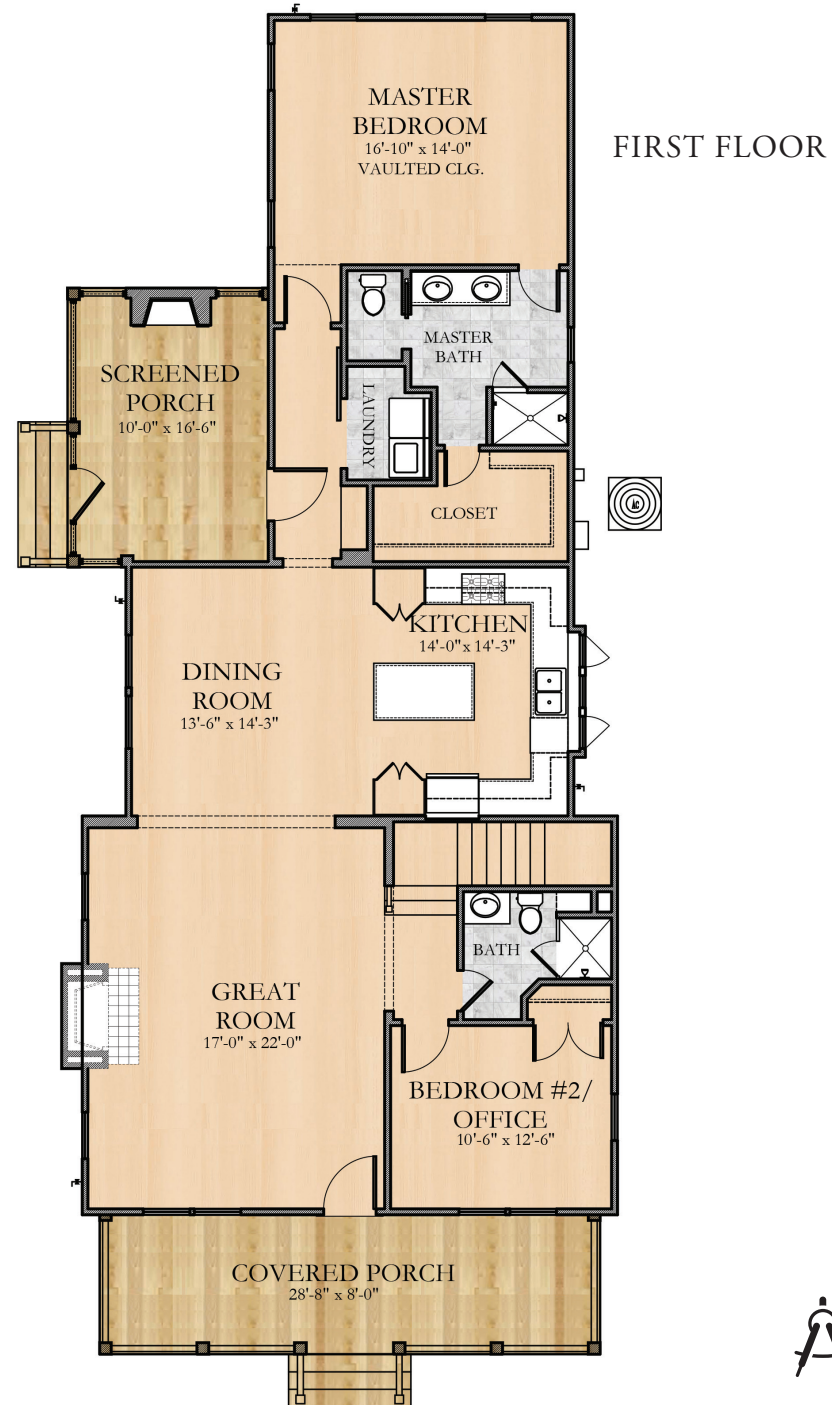

FIRST FLOOR

ARTISAN
CUSTOM HOMES