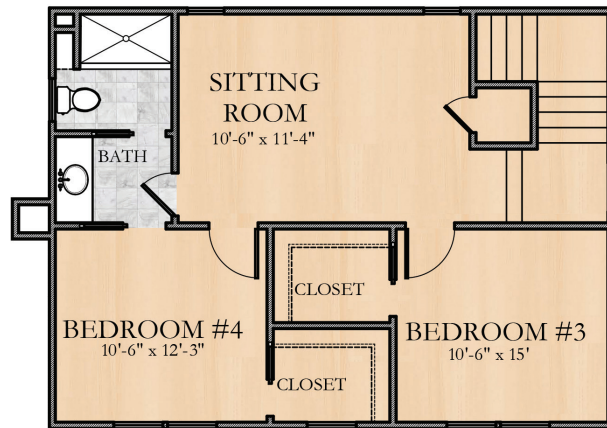

SANTEE

2,270 Square Feet · 4 Bedrooms · 3 Baths

The Lowcountry Collection by Artisan Custom Homes

843.501.0901 | [DiscoverARTISANHOMES.com](https://www.DiscoverARTISANHOMES.com)

ARTISAN
CUSTOM HOMES

SANTEE

4 Bedrooms • 3 Baths

First Floor Square Footage:	1,627
Second Floor Square Footage:	643
Total Square Footage:	2,270
Porch Living Square Footage:	413
Floor Plan Overall Footprint:	31' 6" x 76' 9"

All plans and renderings contained in this publication are the exclusive property of Artisan Custom Homes and reproduction in whole or in part is strictly prohibited by law. These materials are for illustration purposes only, please refer to actual blueprints to confirm dimensions and finishes.