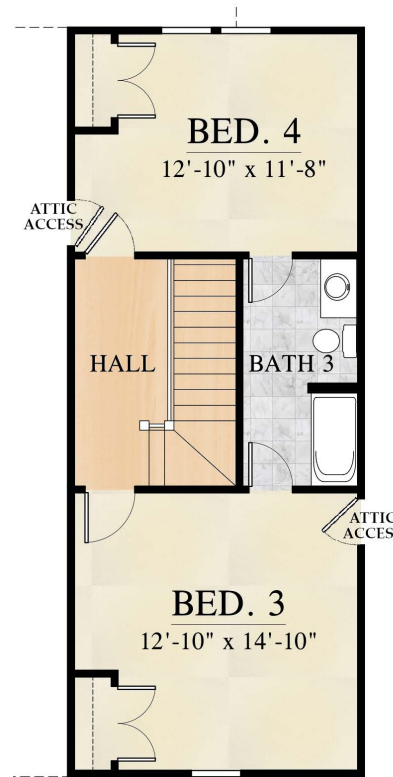

SECOND FLOOR

- Engineered Hardwood
- Porches
- Carpeting
- Tile