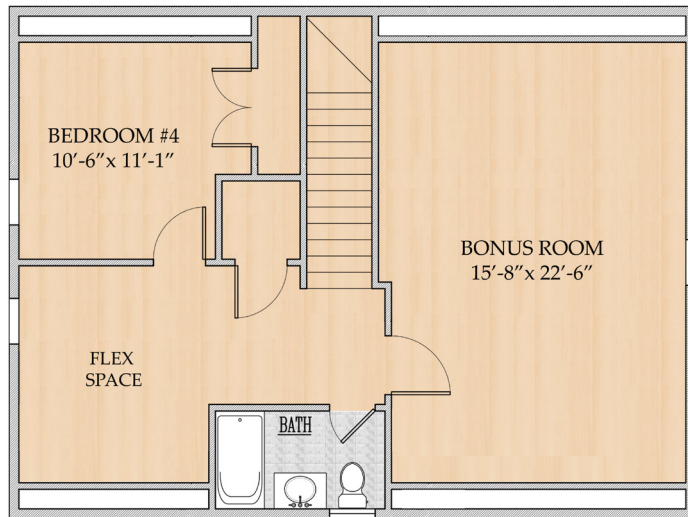

MARION

4 Bedrooms · 3 Baths

First Floor Square Footage:	1,941
Second Floor Square Footage:	756
Total Square Footage:	2,697
Porch Living Square Footage:	432
Floor Plan Overall Footprint:	37' 10" x 79' 5"

All plans and renderings contained in this publication are the exclusive property of Artisan Custom Homes and reproduction in whole or in part is strictly prohibited by law. These materials are for illustration purposes only, please refer to actual blueprints to confirm dimensions and finishes.

SECOND FLOOR