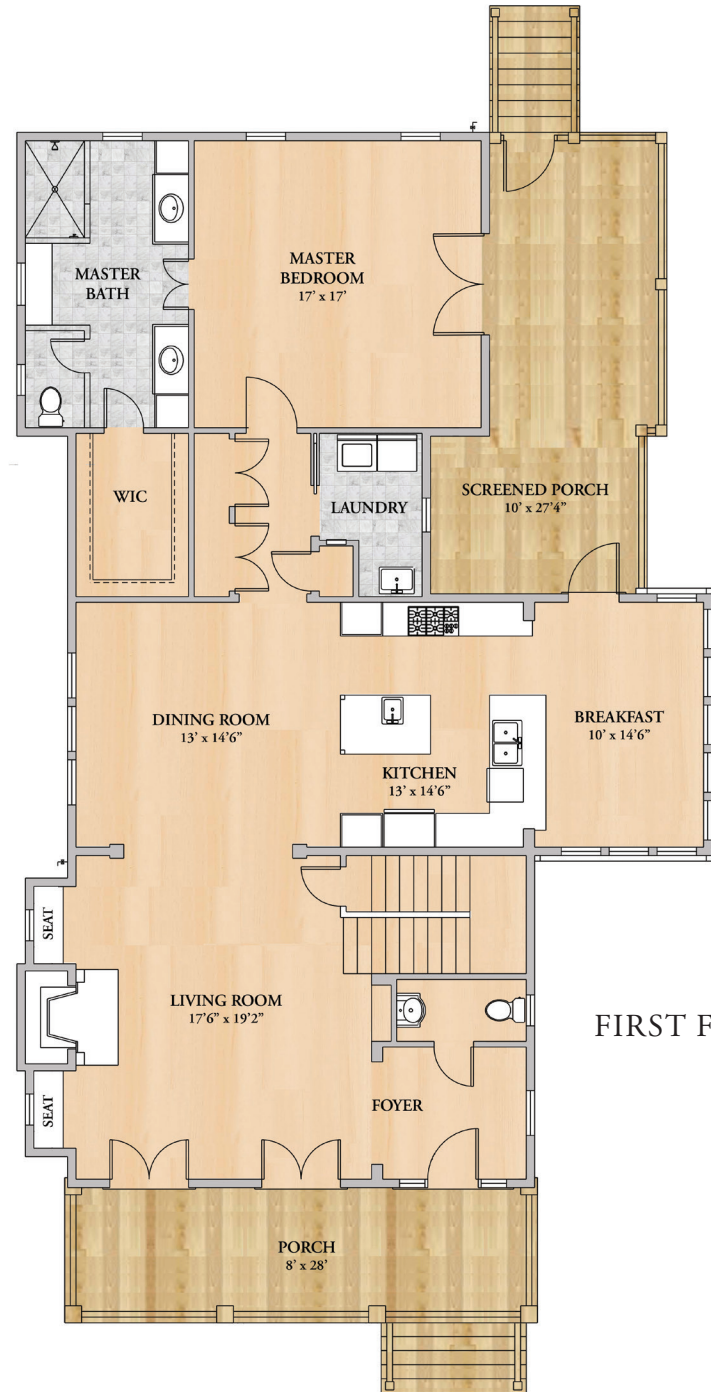

JEFFRIES

2,770 Square Feet · 3 Bedrooms · 3.5 Baths

The Lowcountry Collection by Artisan Custom Homes

843.501.0901

| [DISCOVERARTISANHOMES.COM](https://www.discoverartisanhomes.com)

ARTISAN

CUSTOM HOMES

JEFFRIES

3 Bedrooms · 3.5 Baths

First Floor Square Footage:	1,860
Second Floor Square Footage:	910
Total Square Footage:	2,770
Porch Living Square Footage:	758
Floor Plan Overall Footprint:	41'6" x 70'6"

All plans and renderings contained in this publication are the exclusive property of Artisan Custom Homes and reproduction in whole or in part is strictly prohibited by law. These materials are for illustration purposes only, please refer to actual blueprints to confirm dimensions and finishes.

SECOND FLOOR

- Interior Hardwood
- Porches
- Tile

FIRST FLOOR