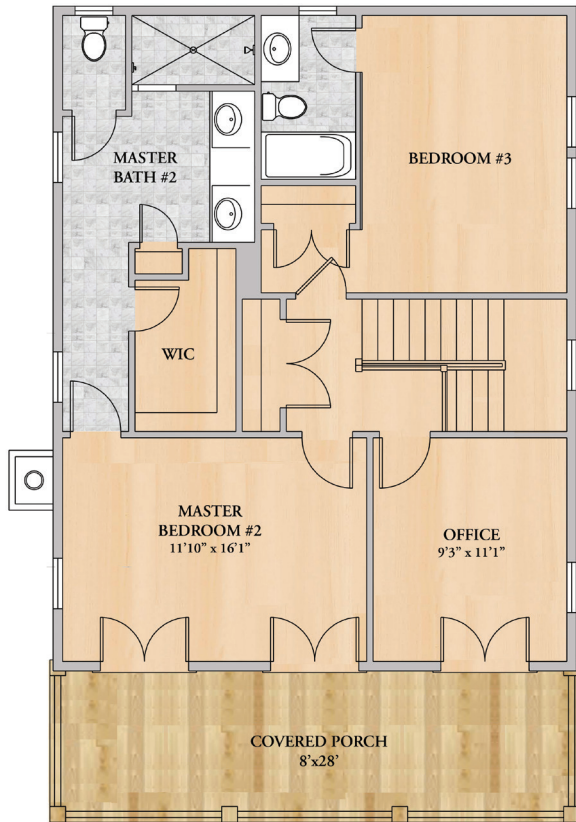

JEFFRIES

2,770 Square Feet · 3 Bedrooms · 3.5 Baths

The Lowcountry Collection by Artisan Custom Homes

843.501.0901

| [DISCOVERARTISANHOMES.COM](https://www.discoverartisanhomes.com)

ARTISAN

CUSTOM HOMES

JEFFRIES

3 Bedrooms · 3.5 Baths

First Floor Square Footage:	1,860
Second Floor Square Footage:	910
Total Square Footage:	2,770
Porch Living Square Footage:	758
Floor Plan Overall Footprint:	41'6" x 70'6"

All plans and renderings contained in this publication are the exclusive property of Artisan Custom Homes and reproduction in whole or in part is strictly prohibited by law. These materials are for illustration purposes only, please refer to actual blueprints to confirm dimensions and finishes.

SECOND FLOOR

- Interior Hardwood
- Porches
- Tile

FIRST FLOOR