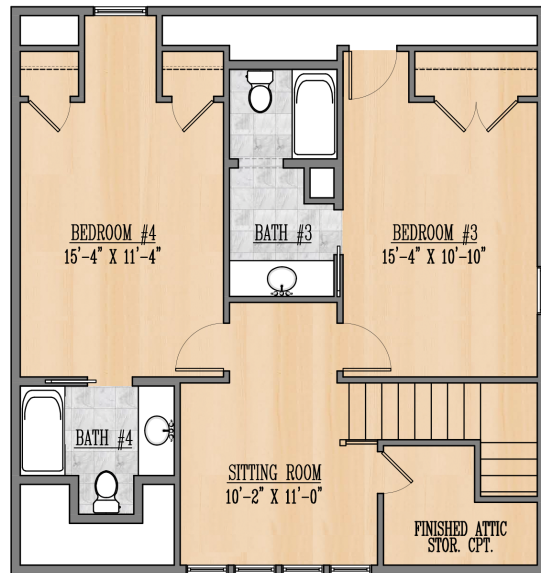

JAMES

2,840 Square Feet · 4 Bedrooms · 4.5 Baths

The Lowcountry Collection by Artisan Custom Homes

843.501.0901

DISCOVERARTISANHOMES.COM

ARTISAN
CUSTOM HOMES

JAMES

4 Bedrooms · 4.5 Baths

First Floor Square Footage:	2,030
Second Floor Square Footage:	810
Total Square Footage:	2,840
Porch Living Square Footage:	757
Floor Plan Overall Footprint:	49'6" x 71'9"

All plans and renderings contained in this publication are the exclusive property of Artisan Custom Homes and reproduction in whole or in part is strictly prohibited by law. These materials are for illustration purposes only, please refer to actual blueprints to confirm dimensions and finishes.

SECOND FLOOR

- Interior Hardwood
- Porches
- Tile

FIRST FLOOR