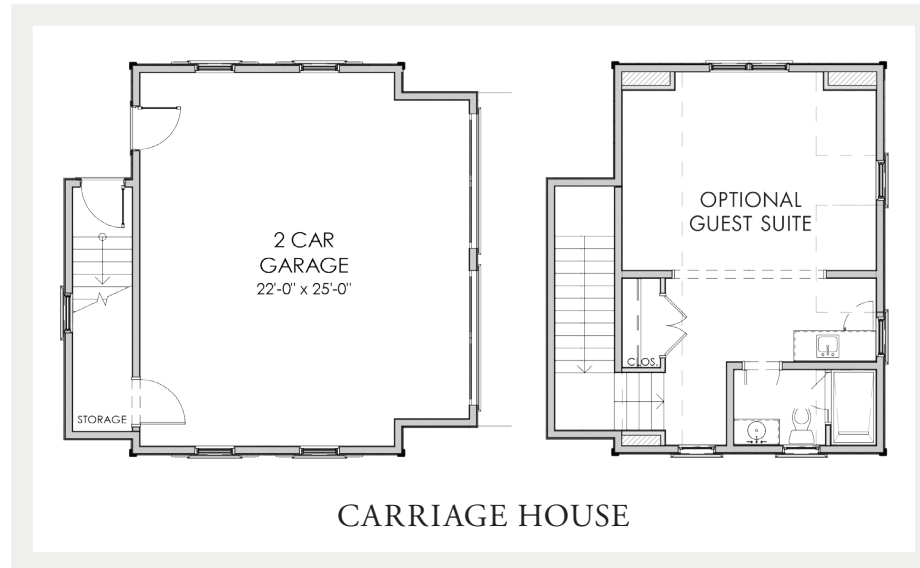

CARRIAGE HOUSE

- Interior Hardwood
- Porches
- Tile