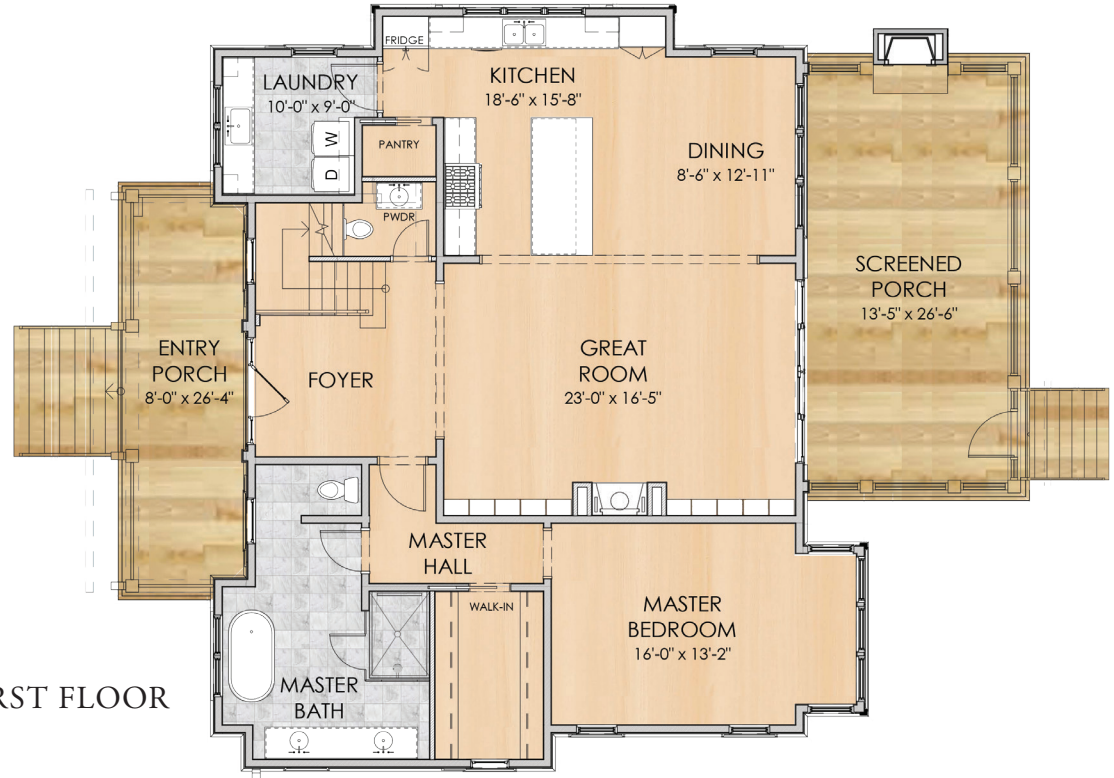

COOPER

2,827 Square Feet · 4 Bedrooms · 4.5 Baths

The Lowcountry Collection by Artisan Custom Homes

843.501.0901 | [DISCOVERARTISANHOMES.COM](https://www.discoverartisanhomes.com)

ARTISAN
CUSTOM HOMES

COOPER

4 Bedrooms · 4.5 Baths

First Floor Square Footage:	1,807
Second Floor Square Footage:	1,020
Total Square Footage:	2,827
Porch Living Square Footage:	637
Floor Plan Overall Footprint:	49'7" x 58'7"
Carriage House Footprint:	26' x 27'6"

FIRST FLOOR

SECOND FLOOR

CARRIAGE HOUSE

- Interior Hardwood
- Porches
- Tile