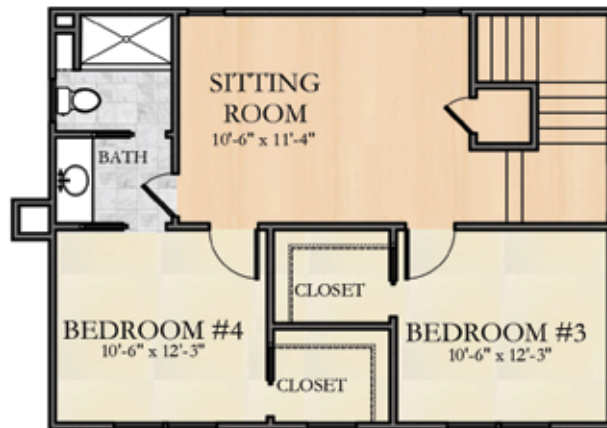

CHOWAN III

2,270 Square Feet · 4 Bedrooms · 3 Baths

843.379.9095

CELADONLIVING.COM

CELADON
BEAUFORT, SC

CHOWAN III

4 Bedrooms · 3 Baths

First Floor Square Footage:	1,627
Second Floor Square Footage:	643
Total Square Footage:	2,270
Porch Living Square Footage:	413
Floor Plan Overall Footprint:	31' 6" x 76' 9"

SECOND FLOOR

- Interior Hardwood
- Porches
- Carpeting
- Tile

FIRST FLOOR