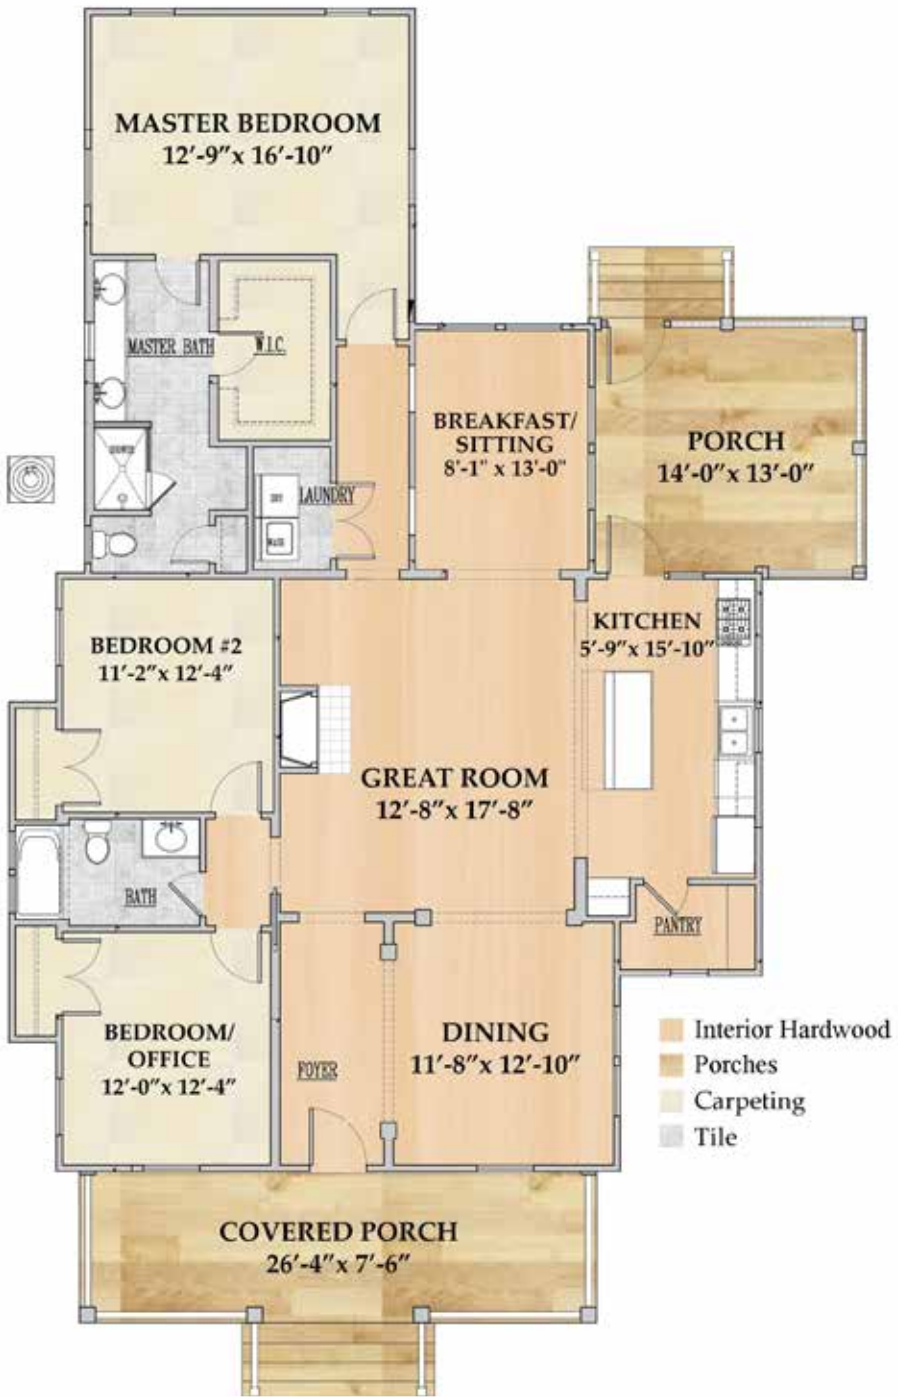

BROAD

1,797 Square Feet · 3 Bedrooms · 2 Baths

843.379.9095

CELADONLIVING.COM

CELADON
BEAUFORT, SC

- Interior Hardwood
- Porches
- Carpeting
- Tile

BROAD

3 Bedrooms · 2 Baths

Total Square Footage:	1,797
Porch Living Square Footage:	413
Floor Plan Overall Footprint:	45' 6" x 69' 6"

All plans and renderings contained in this publication are the exclusive property of Artisan Custom Homes and reproduction in whole or in part is strictly prohibited by law. These materials are for illustration purposes only, please refer to actual blueprints to confirm dimensions and finishes.