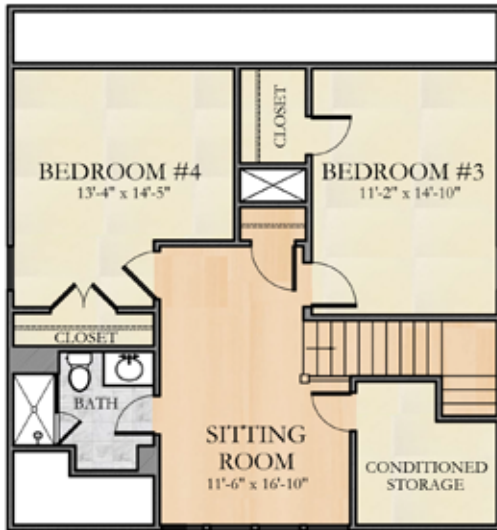

BROAD III

2,640 Square Feet · 4 Bedrooms · 3 Baths

843.379.9095

CELADONLIVING.COM

CELADON
BEAUFORT, SC

BROAD III

4 Bedrooms · 3 Baths

First Floor Square Footage:	1,899
Second Floor Square Footage:	741
Total Square Footage:	2,640
Porch Living Square Footage:	460
Floor Plan Overall Footprint:	39' 10" x 69' 6"

FIRST FLOOR

- Interior Hardwood
- Porches
- Carpeting
- Tile

SECOND FLOOR