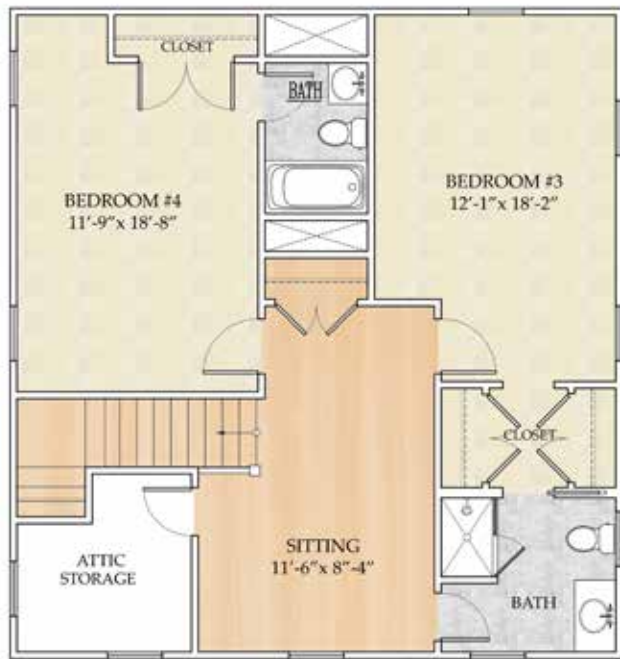

BAY RIDGE

2,647 Square Feet · 4 Bedrooms · 4 Baths

843.379.9095

CELADONLIVING.COM

CELADON
BEAUFORT, SC

BAY RIDGE

4 Bedrooms · 4 Baths

| | |
|-------------------------------|------------------|
| First Floor Square Footage: | 1,751 |
| Second Floor Square Footage: | 896 |
| Total Square Footage: | 2,647 |
| Porch Living Square Footage: | 371 |
| Floor Plan Overall Footprint: | 39' 10" x 89' 6" |

SECOND FLOOR

FIRST FLOOR