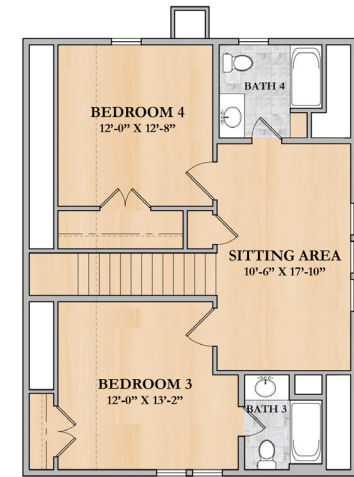

ASHLEY

2,832 Square Feet · 4 Bedrooms · 4.5 Baths

The Lowcountry Collection by Artisan Custom Homes

843.501.0901 | [DISCOVERARTISANHOMES.COM](https://www.discoverartisanhomes.com)

ARTISAN
CUSTOM HOMES

ASHLEY

4 Bedrooms · 4.5 Baths

First Floor Square Footage:	2,082
Second Floor Square Footage:	750
Total Square Footage:	2,832
Porch Living Square Footage:	651
Floor Plan Overall Footprint:	48'4" x 87'1"

All plans and renderings contained in this publication are the exclusive property of Artisan Custom Homes and reproduction in whole or in part is strictly prohibited by law. These materials are for illustration purposes only, please refer to actual blueprints to confirm dimensions and finishes.

FIRST FLOOR

SECOND FLOOR

- Interior Hardwood
- Porches
- Tile