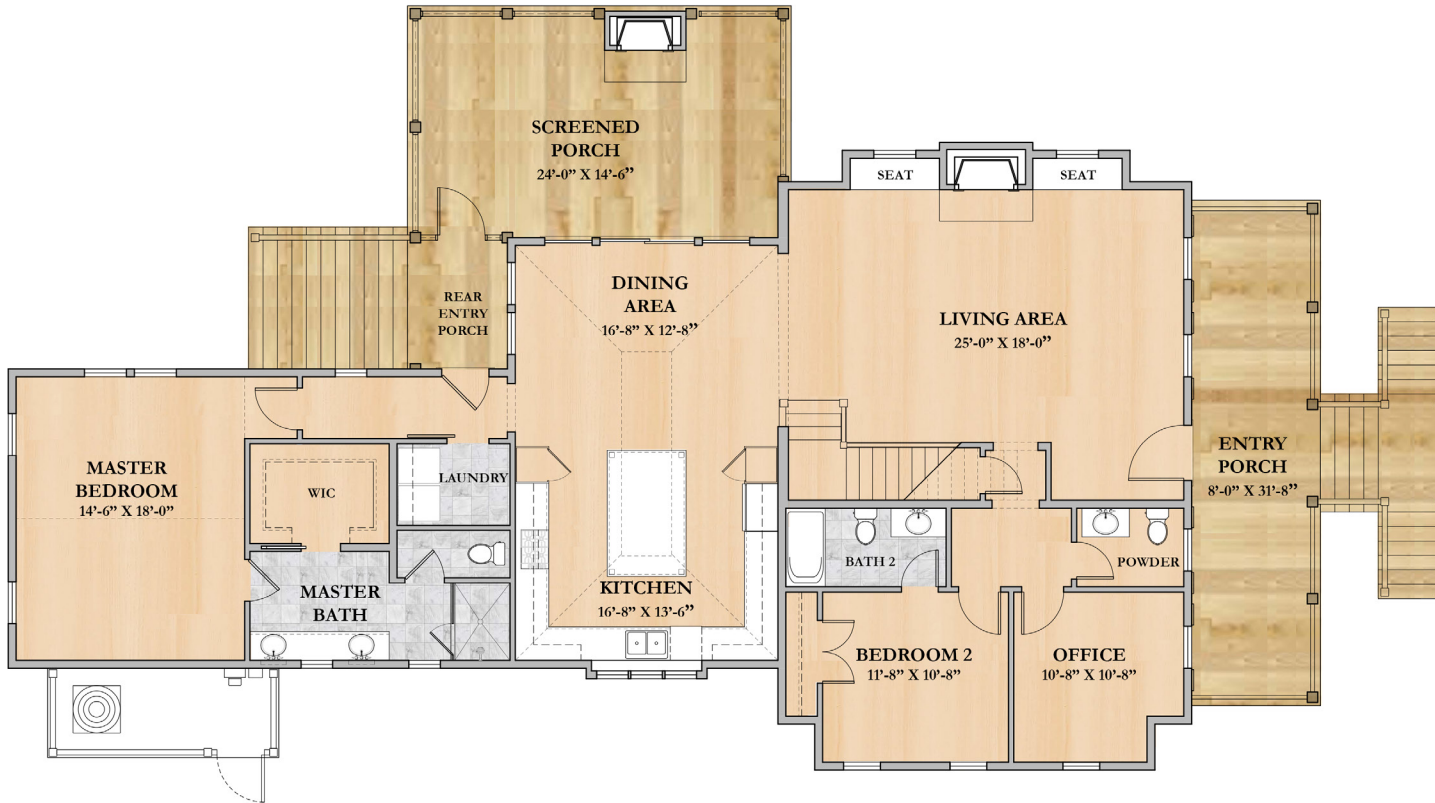

ASHLEY

2,832 Square Feet · 4 Bedrooms · 4.5 Baths

The Lowcountry Collection by Artisan Custom Homes

843.501.0901 | [DISCOVERARTISANHOMES.COM](https://www.discoverartisanhomes.com)

ARTISAN
CUSTOM HOMES

ASHLEY

4 Bedrooms · 4.5 Baths

First Floor Square Footage:	2,082
Second Floor Square Footage:	750
Total Square Footage:	2,832
Porch Living Square Footage:	651
Floor Plan Overall Footprint:	48'4" x 87'1"

All plans and renderings contained in this publication are the exclusive property of Artisan Custom Homes and reproduction in whole or in part is strictly prohibited by law. These materials are for illustration purposes only, please refer to actual blueprints to confirm dimensions and finishes.

FIRST FLOOR

SECOND FLOOR

- Interior Hardwood
- Porches
- Tile