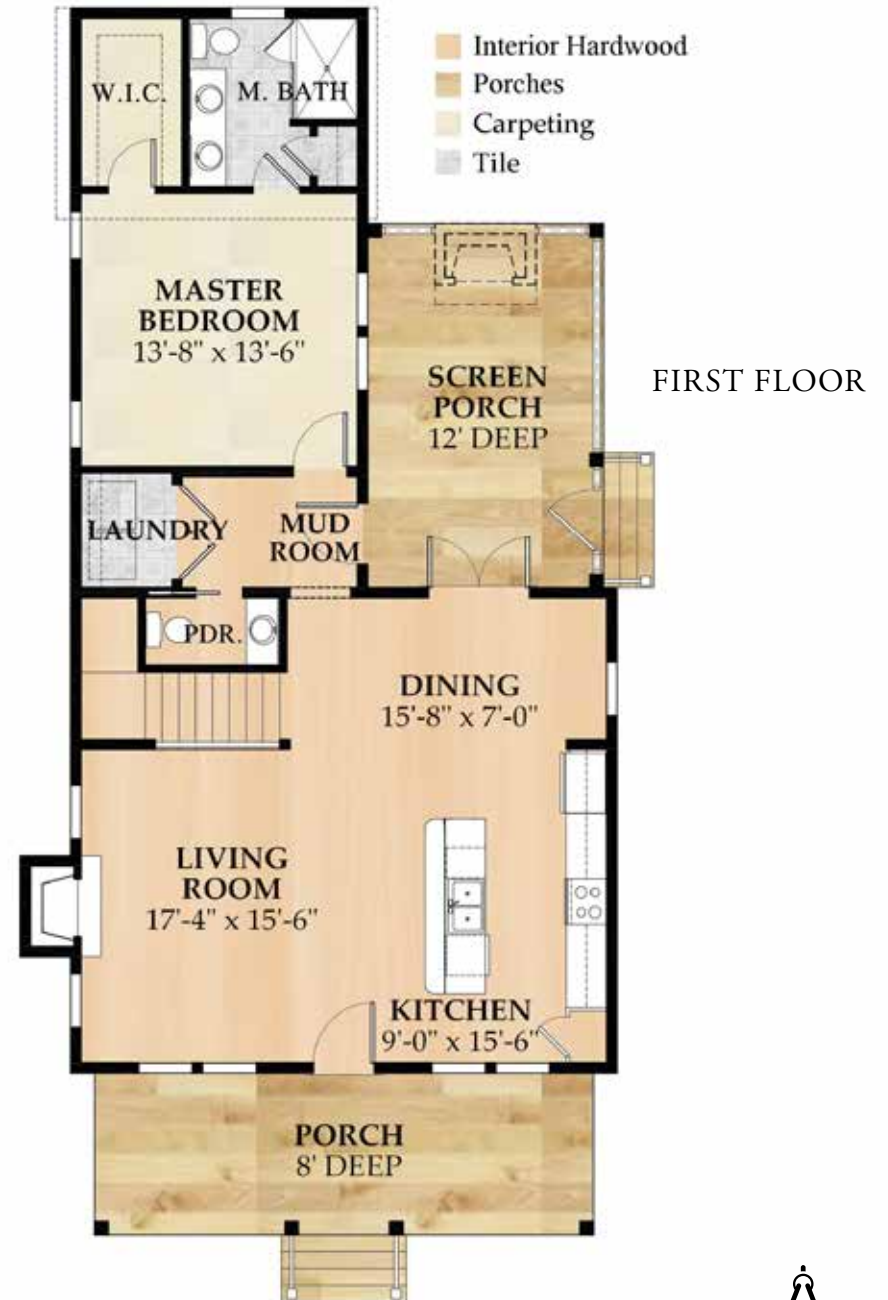

## SALUDA RIVER COTTAGE

1,654 Square Feet · 3 Bedrooms · 2.5 Baths

*Home plan provided by Allison Ramsey Architects*

843.379.9095

CELADONLIVING.COM

CELADON  
BEAUFORT, SC

# SALUDA RIVER COTTAGE 3 Bedrooms · 2.5 Baths

First Floor Square Footage: 1,059  
 Second Floor Square Footage: 595  
 Total Square Footage: 1,654  
 Porch Living Square Footage: 376  
 Floor Plan Overall Footprint: 27' x 60'

SECOND FLOOR

FIRST FLOOR