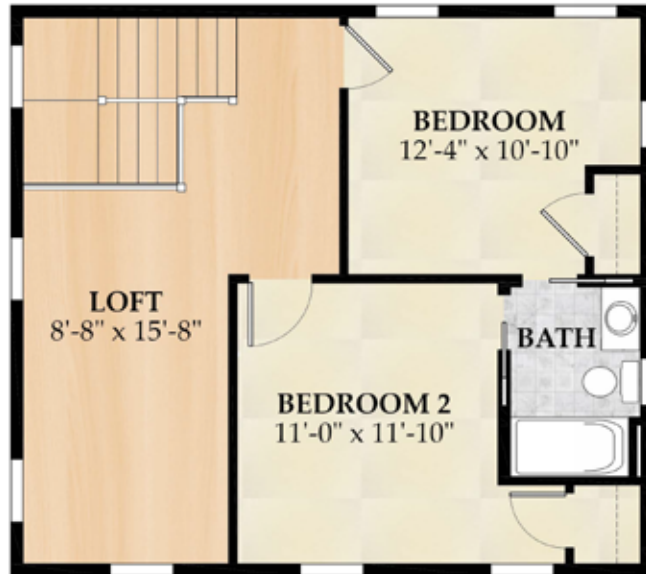

## SALUDA RIVER COTTAGE

1,654 Square Feet · 3 Bedrooms · 2.5 Baths

*Home plan provided by Allison Ramsey Architects*

843.379.9095

CELADONLIVING.COM

CELADON  
BEAUFORT, SC

# SALUDA RIVER COTTAGE 3 Bedrooms · 2.5 Baths

First Floor Square Footage: 1,059  
 Second Floor Square Footage: 595  
 Total Square Footage: 1,654  
 Porch Living Square Footage: 376  
 Floor Plan Overall Footprint: 27' x 60'

SECOND FLOOR

FIRST FLOOR