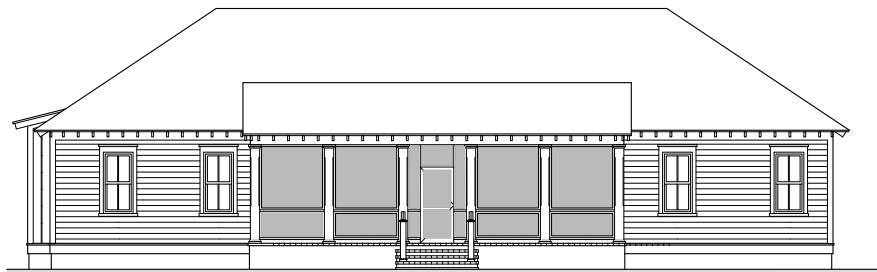

BAYBERRY

2,181 Square Feet · 3 Bedrooms · 2 Baths

The Callawassie Collection

843.501.0901 | CALLAWASSIEISLAND.COM

CALLAWASSIE[™]
ISLAND

BAYBERRY

3 Bedrooms · 2 Baths

First Floor Square Footage:	2,181
Total Square Footage:	2,181
Porch Living Square Footage:	512
Floor Plan Overall Footprint:	72'0" x 77'8"

Simulated interior rendering. Some finishes featured may be upgrades to the standard plan.

FRONT ELEVATION

RIGHT ELEVATION

REAR ELEVATION

LEFT ELEVATION